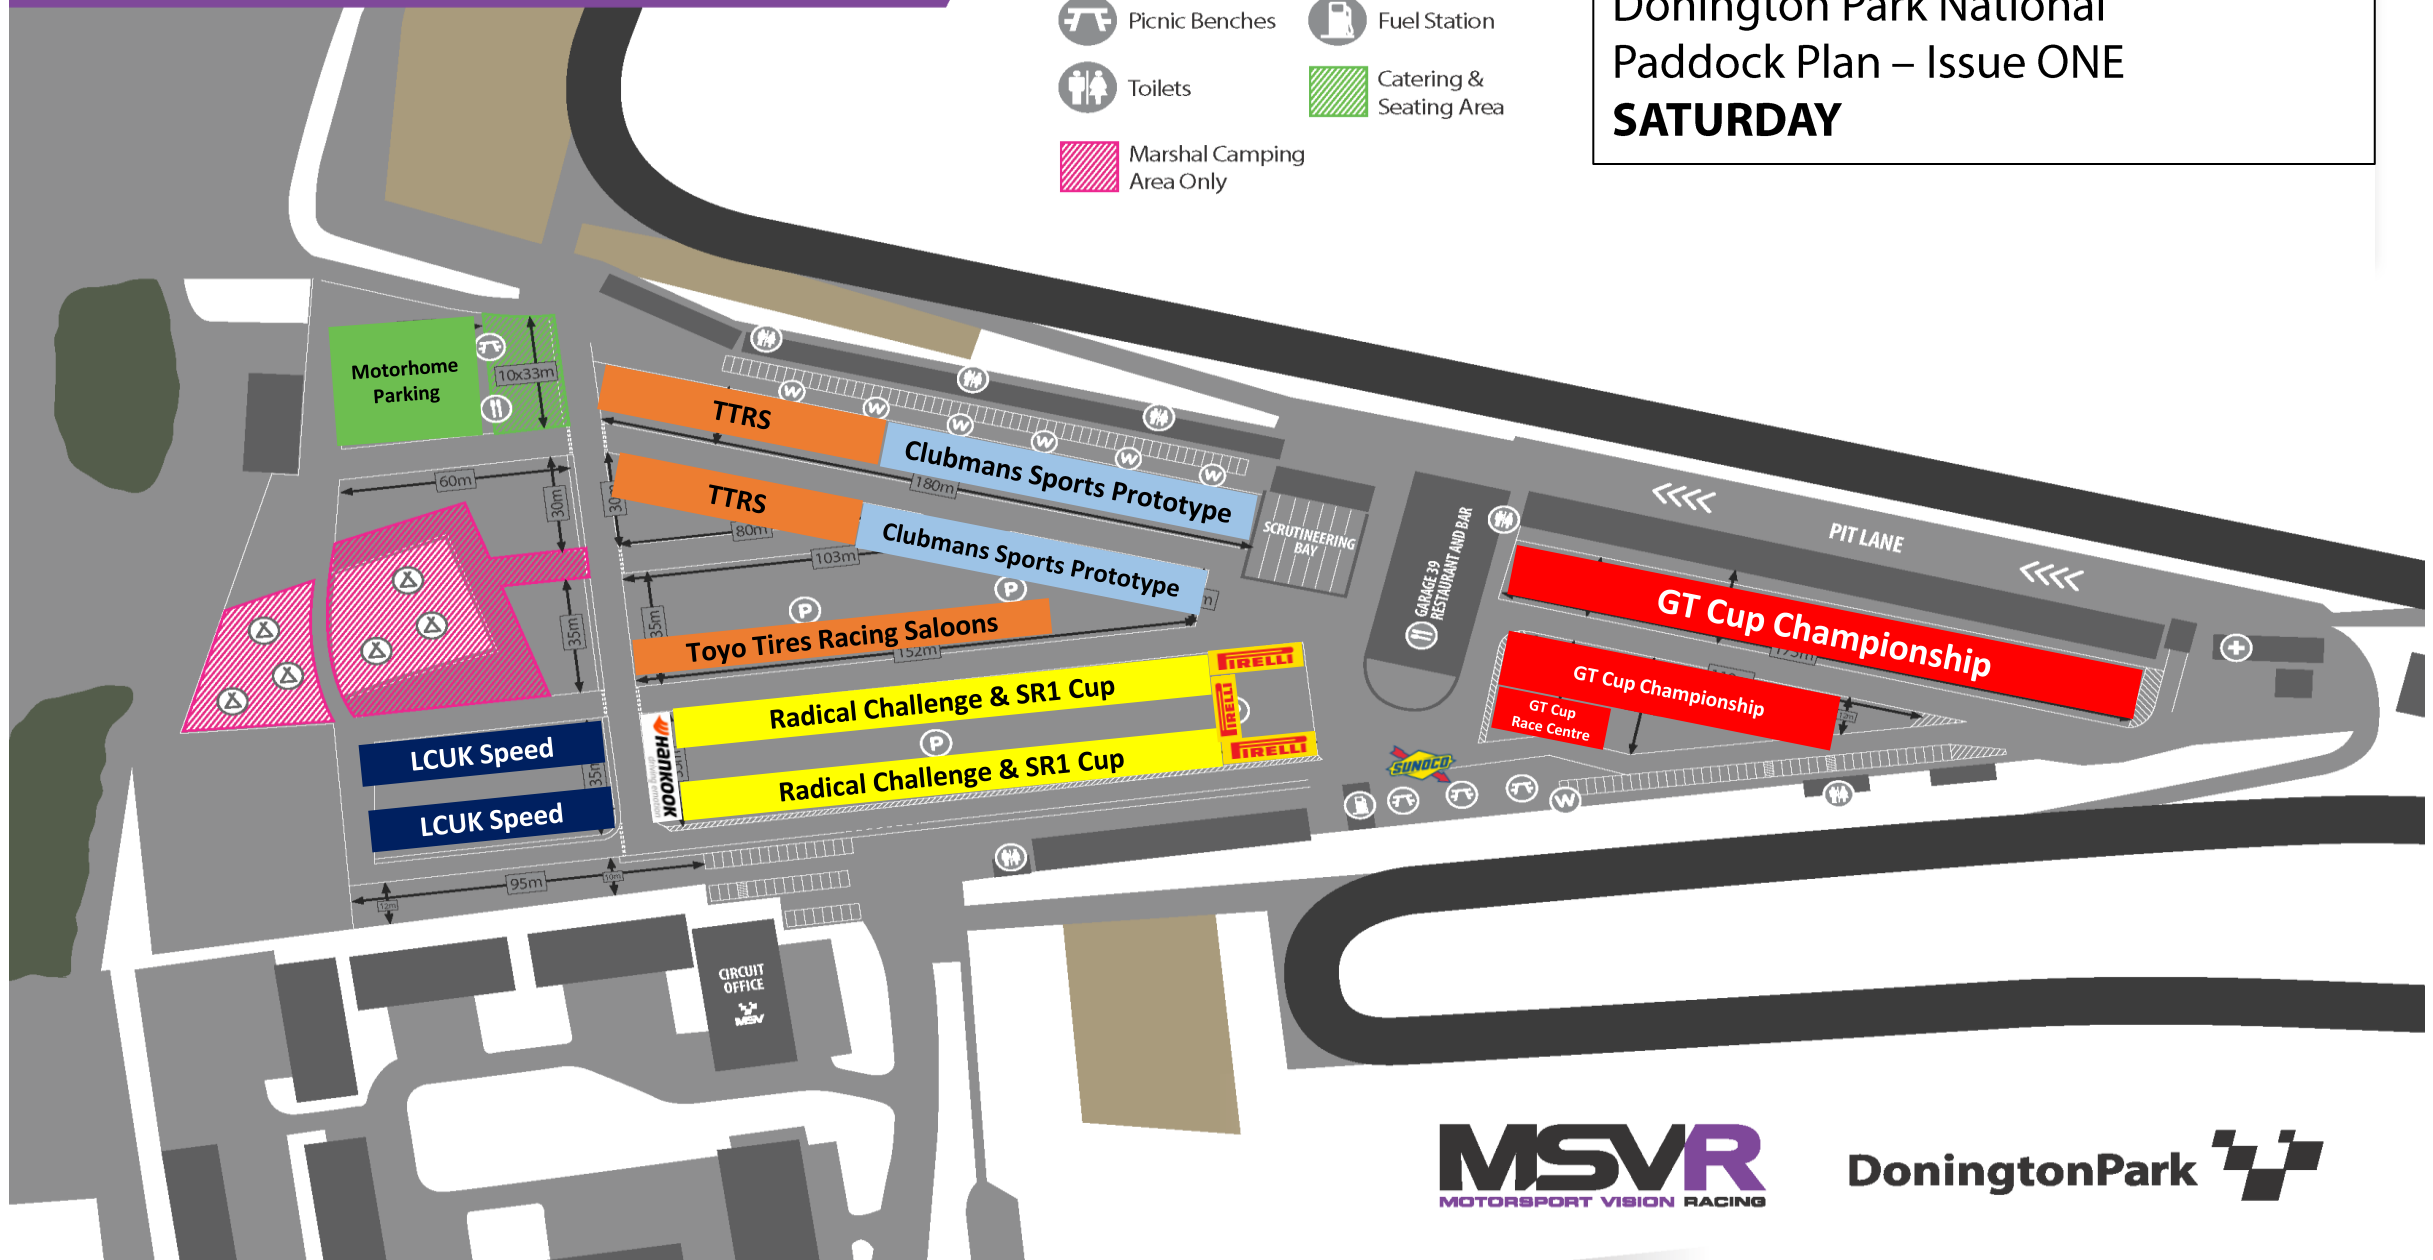

PADDOCK PLAN

-  Restaurants
-  Water Point
-  Picnic Benches
-  Toilets
-  Medical Centre
-  Camping
-  Fuel Station
-  Catering & Seating Area
-  Marshal Camping Area Only

MSVR Club Car Championships
 09/10 April 2022
 Donington Park National
 Paddock Plan – Issue ONE
SATURDAY

PADDOCK PLAN

-  Restaurants
-  Water Point
-  Picnic Benches
-  Toilets
-  Medical Centre
-  Camping
-  Fuel Station
-  Catering & Seating Area
-  Marshal Camping Area Only

MSVR Club Car Championships
 09/10 April 2022
 Donington Park National
 Paddock Plan – Issue ONE
SUNDAY