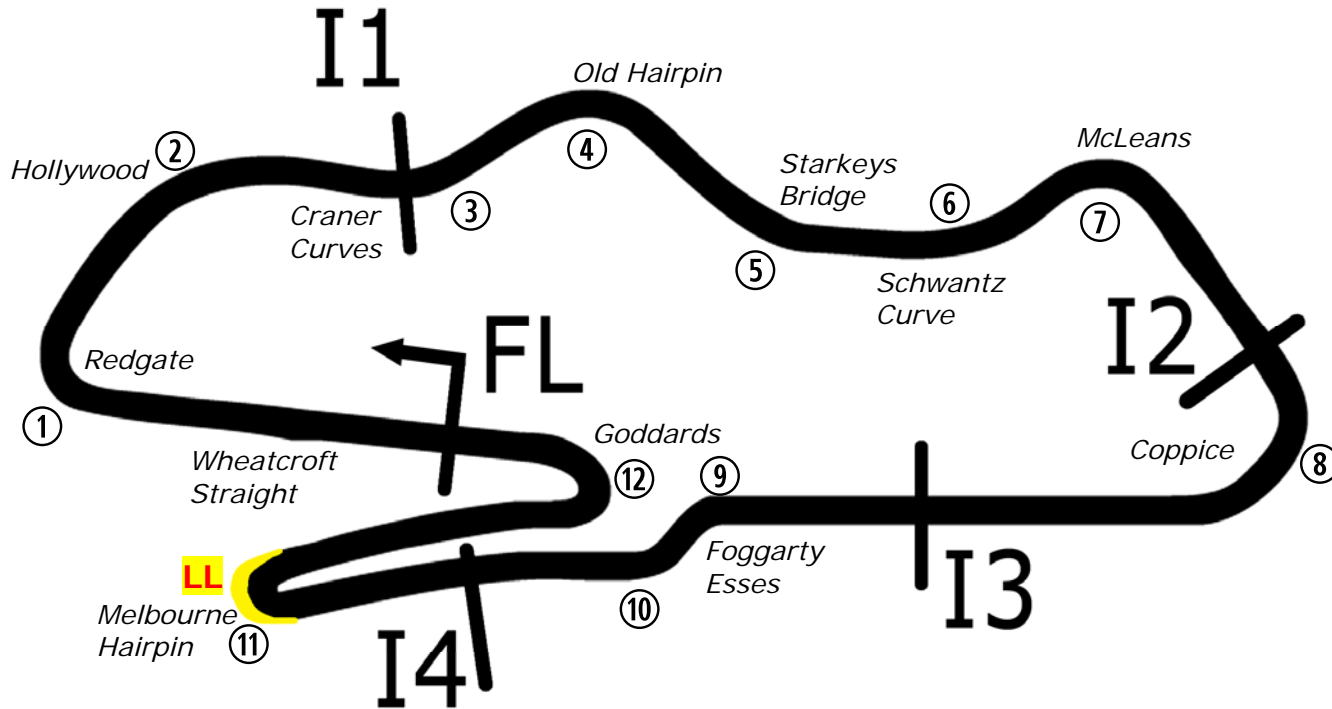

# Donington Park GP

Length	2.4873 miles	4003.0 m	
FL	52.82971 N	1.37867 W	
I1	941m	52.83226 N	1.37893 W
I2	2096 m	52.82978 N	1.36508 W
I3	2641m	52.82866 N	1.37129 W
I4	3156 m	52.82843 N	1.37848 W
Pit Entry	3966m	52.82951 N	1.37832 W
Pit Exit	229m after FL	52.82996 N	1.38205 W
Pit Entry-Pit Exit 256m, 15.3s @60kph, 11.5s @80kph			
<b>LL - Long Lap - Outside of turn 11 (Melbourne Hairpin)</b>			

Lap Records		Best Sector Information							
		Sector 1 (FL - I1)	I1 Trap (mph)	Sector 2 (I1 - I2)	Sector 3 (I2 - I3)	I3 Trap (mph)	Sector 4 (I3 - I4)	Sector 5 (I4 - FL)	FL Trap (mph)
Superbike	1:28.896	18.859	132.1	24.029	11.266	169.0	10.578	23.092	124.5
Superstock (1000)	1:30.357	19.223	129.3	24.654	11.518	164.4	10.876	23.513	120.9
Supersport / GP2	1:31.454	19.514	129.6	24.604	11.648	154.6	11.023	23.781	114.4
Junior Superstock (600)	1:33.153	19.899	126.8	25.282	11.896	149.4	11.228	24.314	111.8
Ducati Cup	1:33.677	19.985	122.9	25.441	11.878	152.1	11.337	24.564	112.7
Sidecar 600	1:36.309	20.900	126.8	25.130	12.679	130.5	11.699	25.307	96.1
BTC 2020	1:42.666	21.921	120.4	27.024	13.086	125.4	12.436	26.534	94.2
Junior Supersport	1:44.622	22.736	115.9	27.724	13.486	119.8	12.656	26.827	88.4