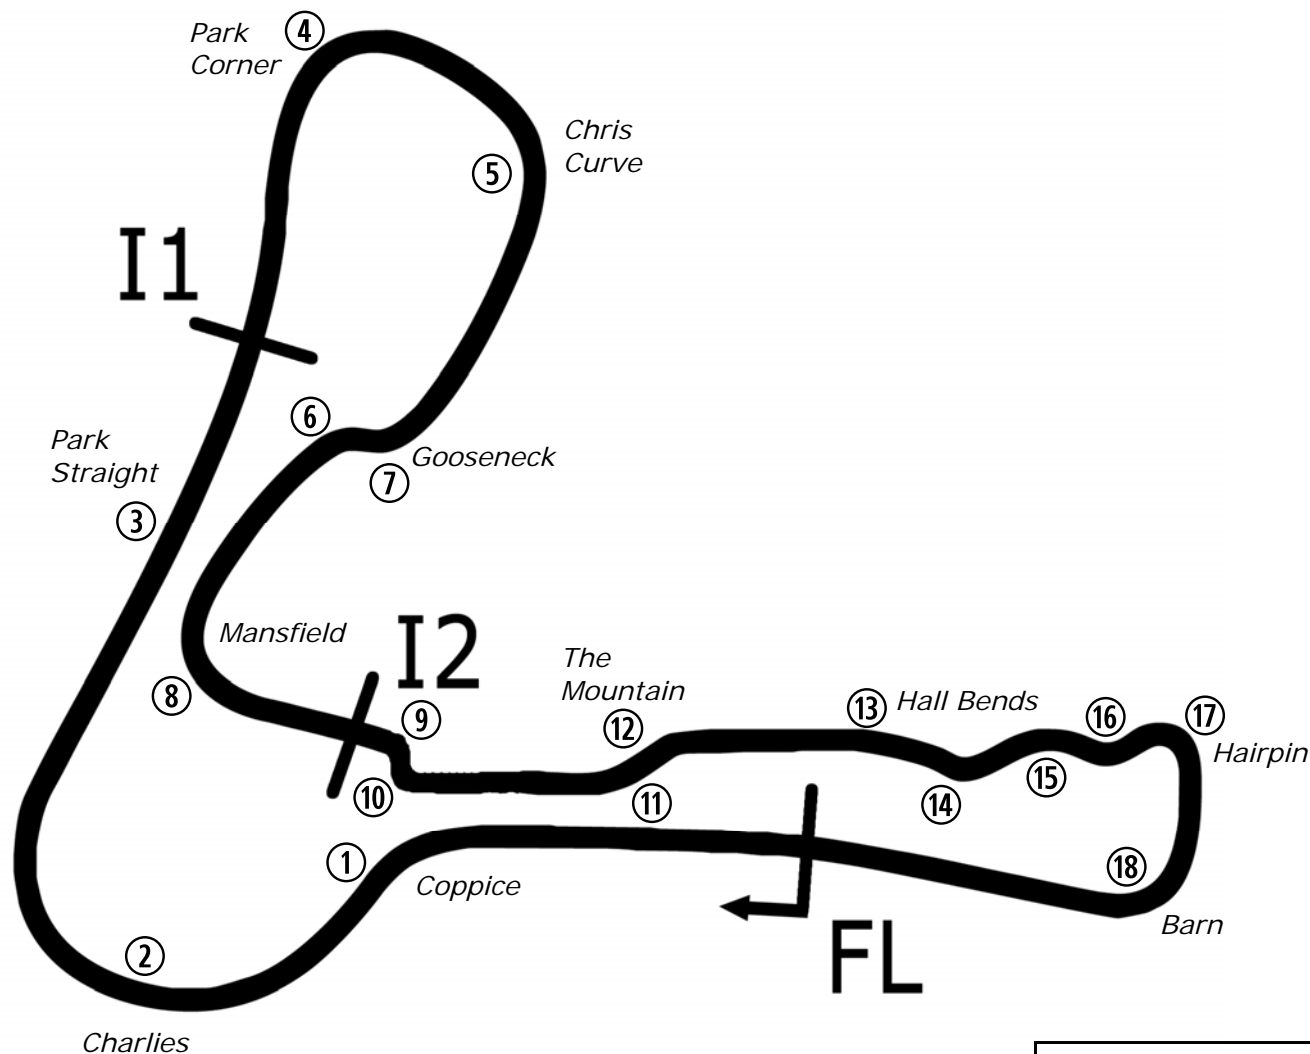

# Cadwell Park

SPORTS TIMING

TIMING SOLUTIONS LTD

Length	2.1800 miles	3508.4 m	
FL		53.31024 N	0.05940 W
I1	1190m	53.30746 N	0.06718 W
I2	2330m	53.30708 N	0.06270 W
Pit Entry	3472m	53.31103 N	0.05889 W
Pit Exit	0m after FL	53.31030 N	0.05940 W
Pit Entry-Pit Exit 92m, 5.5s @60kph, 4.1s @80kph			

Lap Records		Best Sector Information					
		Sector 1	S1 Trap (mph)	Sector 2	S2 Trap (mph)	Sector 3	F/L Trap (mph)
Superbikes	1:26.350	21.516	168.6	27.603	NONE	35.738	162.4
Superstock (1000)	1:28.203	22.267	163.6	28.242	NONE	36.898	158.6
Supersport / GP2	1:28.746	22.474	152.8	28.114	NONE	37.069	146.5
Junior Superstock (600)	1:30.896	23.065	147.8	28.907	NONE	38.030	142.4
Ducati Cup	1:31.548	23.559	150.4	29.258	NONE	38.513	142.4
Sidecar 600	1:32.253	23.845	131.5	28.385	NONE	38.997	118.1
BTC 2020	To Be Est	N/A	N/A	N/A	NONE	N/A	N/A
Junior Supersport	To Be Est	N/A	N/A	N/A	NONE	N/A	N/A