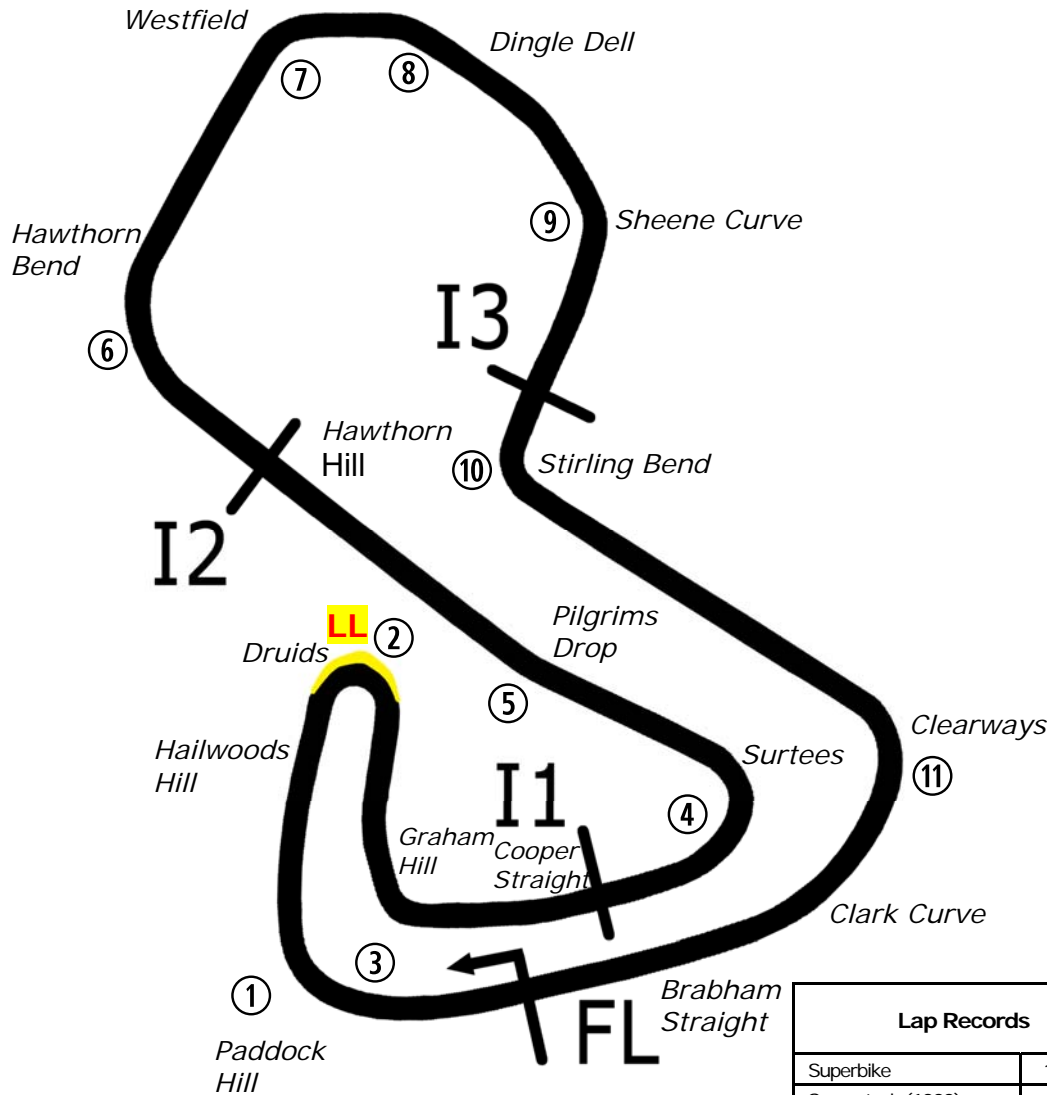

Brands Hatch GP

Circuit Altitude (m)

Length	2.4332 miles	3916.0 m	
FL		51.36032 N	0.26032 E
I1	1116m	51.35934 N	0.25955 E
I2	1796m	51.35628 N	0.22660 E
I3	2928m	51.35532 N	0.26250 E
Pit Entry	3646m	51.35911 N	0.25743 E
Pit Exit	83m after FL	51.36017 N	0.26051 E
Pit Entry-Pit Exit 332m, 19.9s @60kph, 14.9s @80kph			
LL - Long Lap - Outside of turn 2 (Druids)			

Lap Records		Best Sector Information							
		Sector 1 (FL - I1)	I1 Trap (mph)	Sector 2 (I1 - I2)	I2 Trap (mph)	Sector 3 (I2 - I3)	I3 Trap (mph)	Sector 4 (I3 - FL)	F/L Trap (mph)
Superbike	1:24.873	26.954	133.1	14.513	171.1	23.022	104.2	19.625	168.1
Superstock (1000)	1:27.160	27.681	128.0	14.926	166.1	23.527	100.6	20.275	163.6
Supersport / GP2	1:27.675	27.760	123.5	15.236	156.7	23.473	101.2	20.581	156.8
Ducati Cup	1:29.814	28.504	120.4	15.555	153.9	24.244	97.6	21.016	150.4
Junior Superstock (600)	1:29.845	28.321	119.6	15.580	153.5	23.915	100.4	20.969	149.8
Sidecar 600	1:31.916	28.717	108.9	16.713	136.3	23.586	101.8	22.043	131.0
BTC 2020	1:36.870	30.387	105.6	17.659	127.5	25.320	93.2	23.167	124.7
Junior Supersport	1:40.457	31.026	97.3	18.417	120.0	26.096	92.8	23.832	118.9