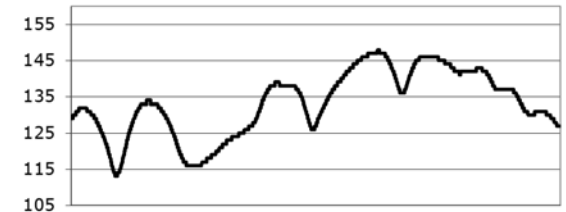

Brands Hatch GP

Circuit Altitude (m)

Length	2.4332 miles	3916.0 m	
FL		51.36032 N	0.26032 E
I1	1116m	51.35934 N	0.25955 E
I2	1796m	51.35628 N	0.22660 E
I3	2928m	51.35532 N	0.26250 E
Pit Entry	3646m	51.35911 N	0.25743 E
Pit Exit	83m after FL	51.36017 N	0.26051 E
Pit Entry-Pit Exit 332m, 19.9s @60kph, 14.9s @80kph			
LL - Long Lap - Outside of turn 2 (Druids)			

Lap Records		Best Sector Information							
		Sector 1 (FL - I1)	I1 Trap (mph)	Sector 2 (I1 - I2)	I2 Trap (mph)	Sector 3 (I2 - I3)	I3 Trap (mph)	Sector 4 (I3 - FL)	F/L Trap (mph)
Superbike	1:24.873	26.954	133.1	14.513	171.1	23.022	104.2	19.625	168.1
Superstock (1000)	1:27.160	27.681	128.0	14.926	166.1	23.527	100.6	20.275	163.6
Supersport / GP2	1:27.675	27.760	123.5	15.236	156.7	23.473	101.2	20.581	156.8
Ducati Cup	1:29.814	28.504	120.4	15.555	153.9	24.244	97.6	21.016	150.4
Junior Superstock (600)	1:29.845	28.321	119.6	15.580	153.5	23.915	100.4	20.969	149.8
Sidecar 600	1:31.916	28.717	108.9	16.713	136.3	23.586	101.8	22.043	131.0
BTC 2020	1:36.870	30.387	105.6	17.659	127.5	25.320	93.2	23.167	124.7
Junior Supersport	1:40.457	31.026	97.3	18.417	120.0	26.096	92.8	23.832	118.9