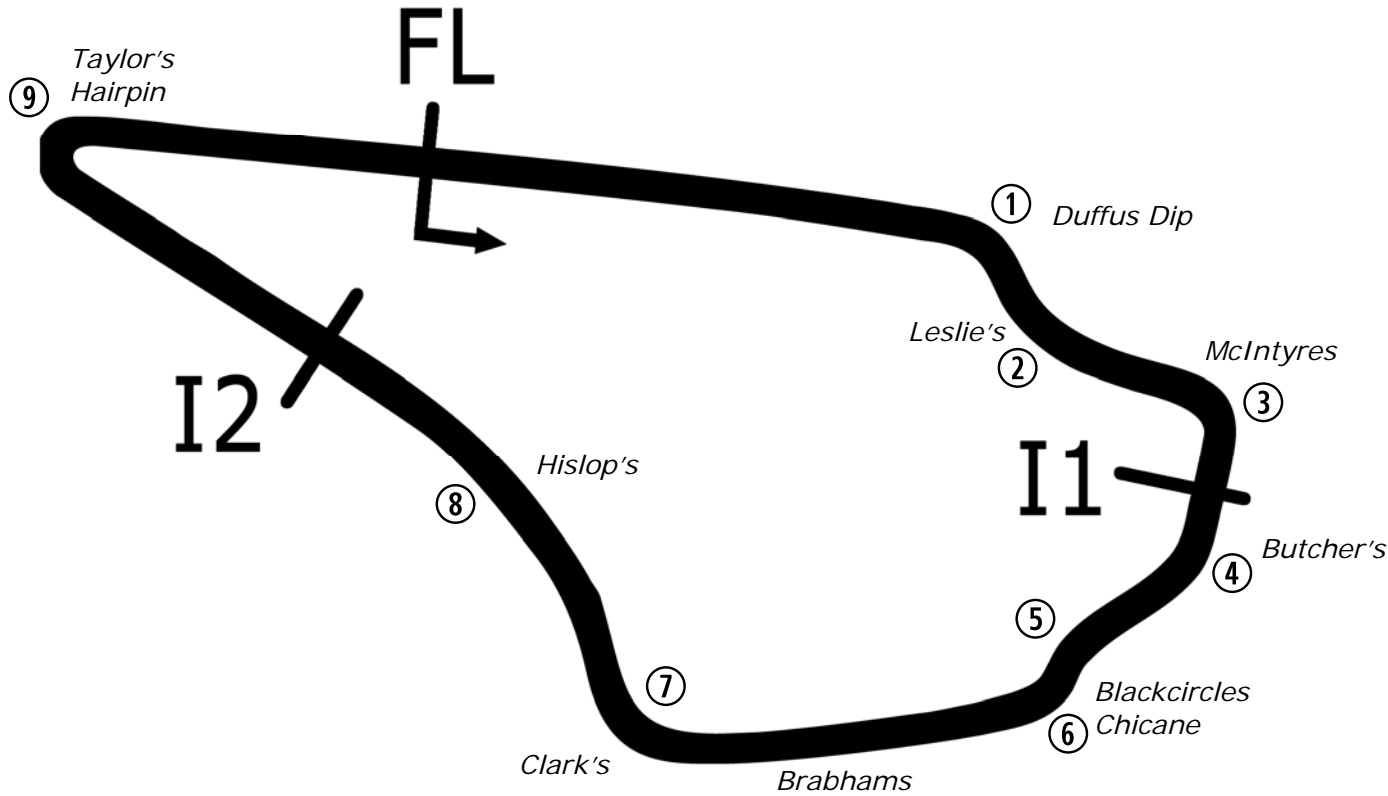

Knockhill

Length	1.2669 miles	2039.0 m	
FL		56.13099 N	3.50816 W
I1	697m	56.12864 N	3.49941 W
I2	1508m	56.12969 N	3.50906 W
Pit Entry	2039m	56.13098 N	3.50793 W
Pit Exit	183m after FL	56.13080 N	3.50519 W
Pit Entry-Pit Exit 175m, 10.5s @60kph, 7.8s @80kph			

Lap Records		Best Sector Information					
		Sector 1	S1 Trap (mph)	Sector 2	S2 Trap (mph)	Sector 3	F/L Trap (mph)
Superbike	47.462	15.528	NONE	18.445	151.1	12.789	145.8
Superstock (1000)	48.323	15.955	NONE	18.874	147.1	13.208	142.4
Supersport / GP2	49.144	16.110	NONE	19.183	138.3	13.477	131.8
Junior Superstock (600)	50.603	16.465	NONE	19.641	135.5	13.896	128.8
Ducati Cup	51.277	16.868	NONE	19.963	136.6	14.151	128.0
Sidecar 600	51.948	16.849	NONE	20.372	116.9	14.751	110.0
BTC 2020	54.635	17.786	NONE	21.138	113.7	15.282	107.7
Junior Supersport	55.748	18.152	NONE	21.493	105.1	15.759	100.1