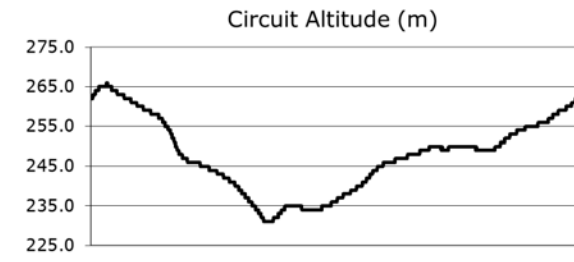

Knockhill

Length	1.2669 miles	2039.0 m	
FL		56.13099 N	3.50816 W
I1	697m	56.12864 N	3.49941 W
I2	1508m	56.12969 N	3.50906 W
Pit Entry	2039m	56.13098 N	3.50793 W
Pit Exit	183m after FL	56.13080 N	3.50519 W
Pit Entry-Pit Exit 175m, 10.5s @60kph, 7.8s @80kph			

Lap Records		Best Sector Information					
		Sector 1	S1 Trap (mph)	Sector 2	S2 Trap (mph)	Sector 3	F/L Trap (mph)
Superbike	47.462	15.528	NONE	18.445	151.1	12.789	145.8
Superstock (1000)	48.323	15.955	NONE	18.874	147.1	13.208	142.4
Supersport / GP2	49.144	16.110	NONE	19.183	138.3	13.477	131.8
Junior Superstock (600)	50.603	16.465	NONE	19.641	135.5	13.896	128.8
Ducati Cup	51.277	16.868	NONE	19.963	136.6	14.151	128.0
Sidecar 600	51.948	16.849	NONE	20.372	116.9	14.751	110.0
BTC 2020	54.635	17.786	NONE	21.138	113.7	15.282	107.7
Junior Supersport	55.748	18.152	NONE	21.493	105.1	15.759	100.1