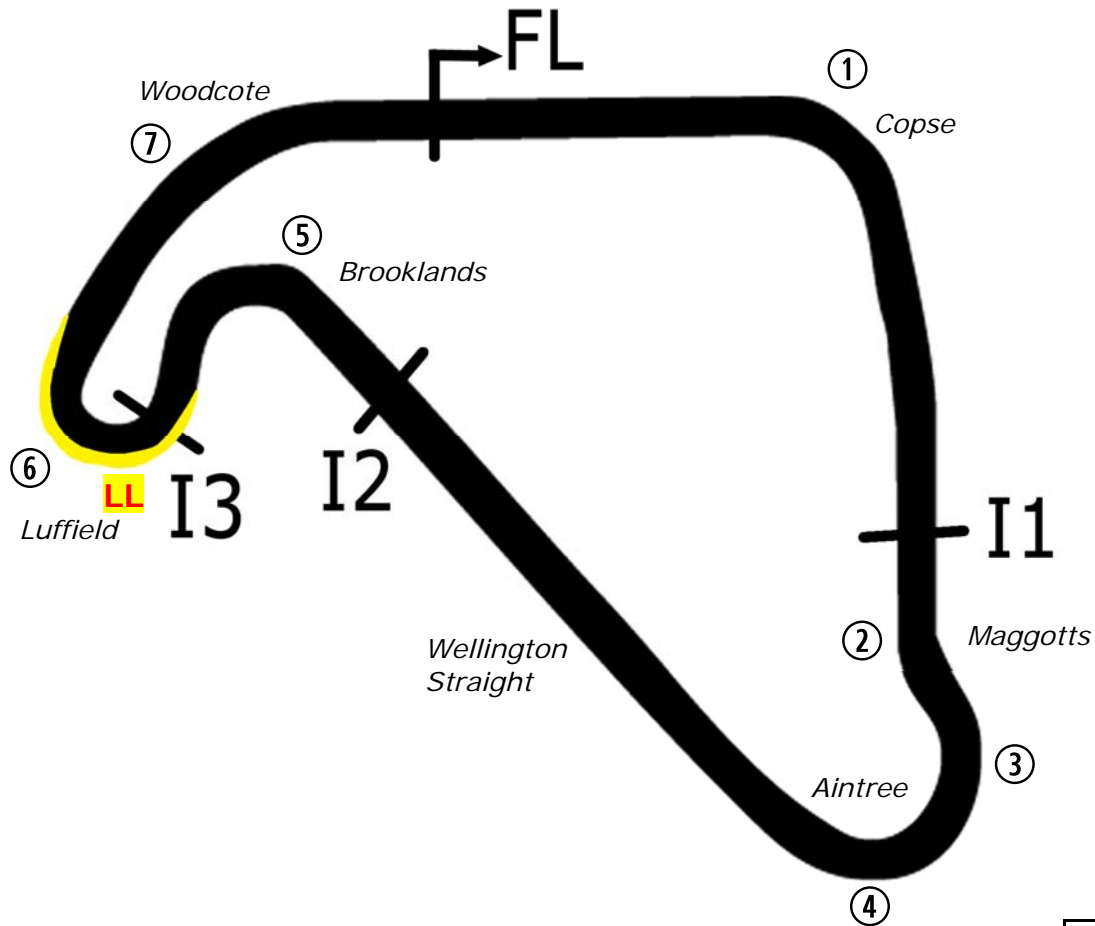

Silverstone National

Length	1.6404 miles	2640.07 m		
FL		52.07872 N	1.01711 W	
I1	800m	52.07528 N	1.01019 W	
I2	1669m	52.07603 N	1.01669 W	
I3	2034m	52.07613 N	1.02017 W	
Pit Entry	2610m	52.07859 N	1.01758 W	
Pit Exit	308m after FL	52.07880 N	1.01268 W	
Pit Entry–Pit Exit 336m, 20.1s @60kph, 15.1s @80kph				

LL – Long Lap – Outside of Turn 6 (Luffield)

Lap Records		Best Sector Information					
		Sector 1	Sector 2	S2 Trap (mph)	Sector 3	Sector 4	F/L Trap (mph)
Superbike	53.342	13.765	16.850	179.4	8.926	13.250	157.1
Superstock (1000)	54.427	13.964	17.231	176.1	9.053	13.490	153.5
Supersport / GP2	55.727	14.353	17.905	160.1	9.116	13.676	148.1
Ducati Cup	56.287	14.581	18.097	161.3	9.232	13.909	145.2
Junior Superstock (600)	57.0.35	14.705	18.327	157.5	9.261	13.903	143.3
BTC 2020	1.01.466	16.075	20.170	130.0	9.640	14.910	126.8
Junior Supersport	1:03.757	16.581	20.911	123.3	9.768	15.537	117.3