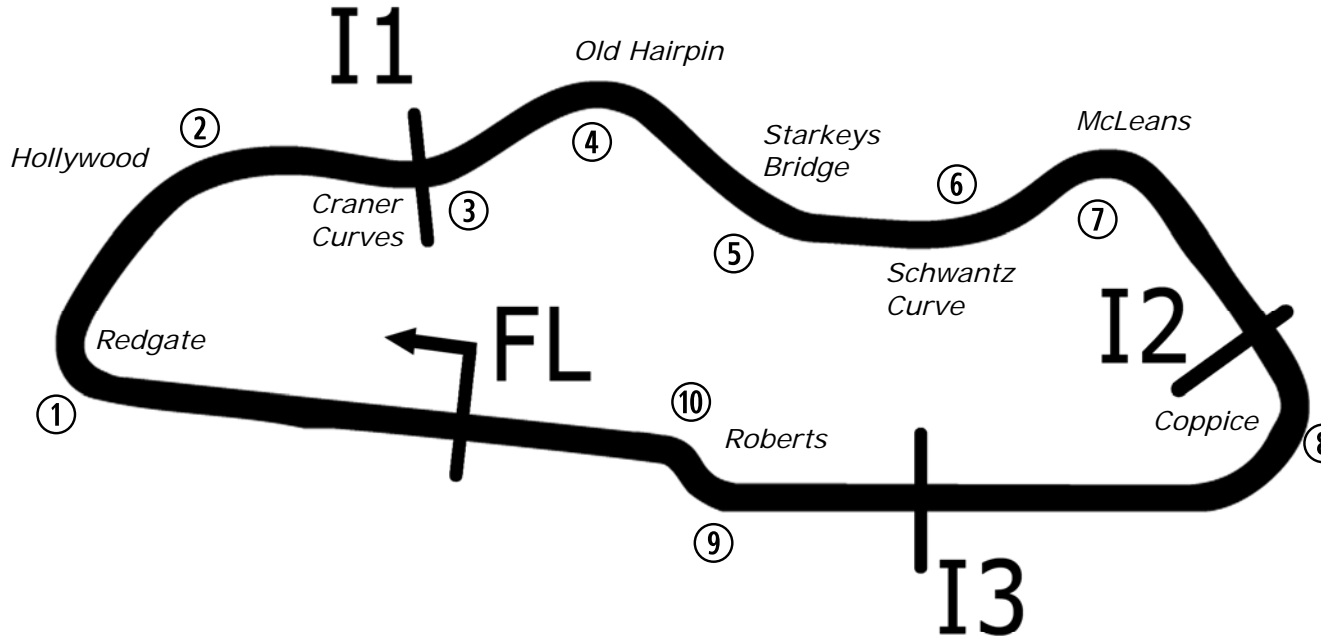

Donington Park National

Length	1.9790 miles	3185.0 m	
FL		52.82971 N	1.37867 W
I1	941m	52.83226 N	1.37893 W
I2	2096m	52.82978 N	1.36508 W
I3	2641m	52.82866 N	1.37129 W
Pit Entry	3130m	52.82949 N	1.37787 W
Pit Exit	229m after FL	52.82996 N	1.38205 W
Pit Entry–Pit Exit 256m, 15.3s @60kph, 11.5s @80kph			

Lap Records		Best Sector Information						
		Sector 1 (FL - I1)	I1 Trap (mph)	Sector 2 (I1 - I2)	Sector 3 (I2 - I3)	I3 Trap (mph)	Sector 4 (I3 - FL)	FL Trap (mph)
Superbike	1:06.081	18.458	133.1	24.019	11.255	170.3	11.533	146.2
Superstock (1000)	1:07.265	18.871	131.0	24.589	11.465	164.8	11.857	142.7
Supersport / GP2	1:08.367	19.220	130.3	24.747	11.756	153.2	11.990	132.3
Ducati Cup	1:09.321	19.554	127.3	25.124	12.030	153.2	12.328	131.5
Junior Superstock (600)	1:09.622	19.498	129.0	25.140	11.956	149.4	12.313	129.5
BTC 2020	1:15.185	21.302	123.3	26.829	12.917	125.4	13.309	109.8
Junior Supersport	1:17.107	22.186	119.8	27.471	13.323	119.1	13.530	103.2
Sidecar 600	To be Est	N/A	N/A	N/A	N/A	N/A	N/A	N/A