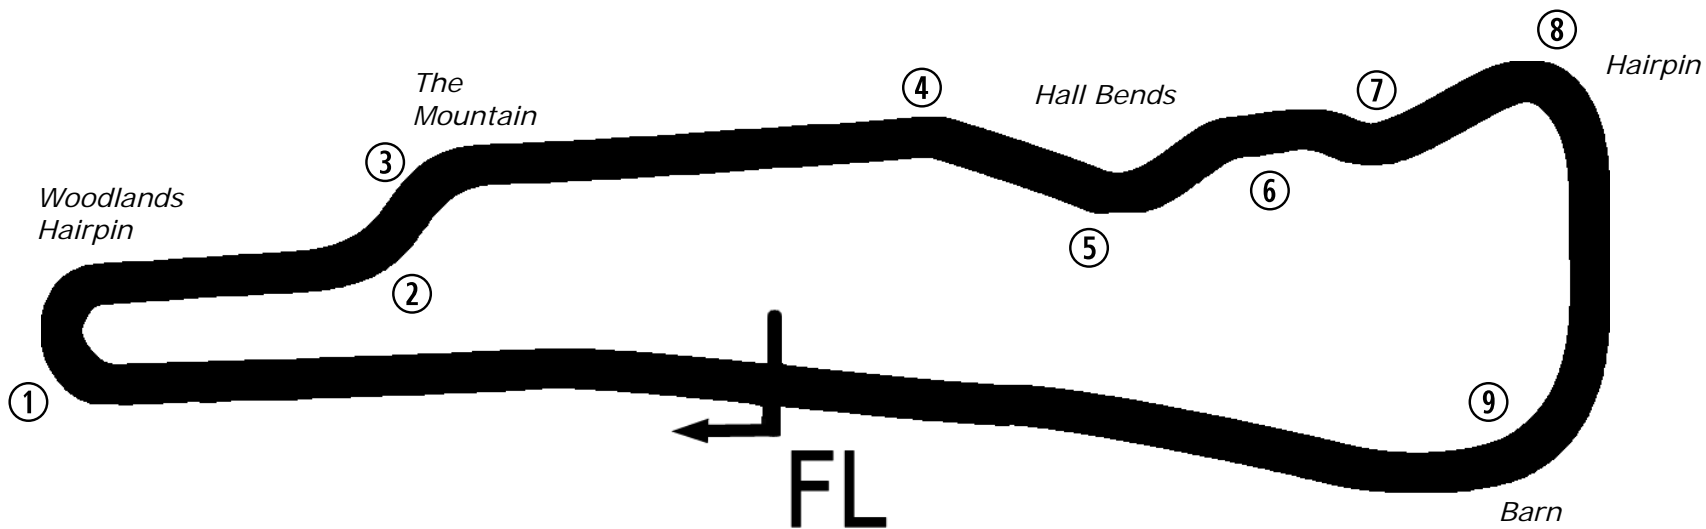

Cadwell Park Woodlands

Length	0.850 miles	1367 m
FL		53.31024 N 0.05940 W
Pit Entry	3472m	53.31103 N 0.05889 W
Pit Exit	0m after FL	53.31030 N 0.05940 W
Pit Entry–Pit Exit	92m, 6.6s @50kph, 5.5s @60kph	