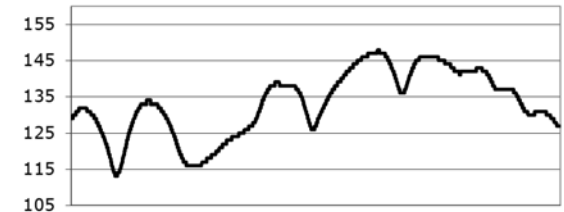

Brands Hatch GP

Circuit Altitude (m)

Length	2.4332 miles	3916.0 m	
FL		51.36032 N	0.26032 E
I1	1116m	51.35934 N	0.25955 E
I2	1796m	51.35628 N	0.22660 E
I3	2928m	51.35532 N	0.26250 E
Pit Entry	3646m	51.35911 N	0.25743 E
Pit Exit	83m after FL	51.36017 N	0.26051 E
Pit Entry–Pit Exit 332m, 19.9s @60kph, 14.9s @80kph			

Lap Records		Best Sector Information							
		Sector 1 (FL - I1)	I1 Trap (mph)	Sector 2 (I1 - I2)	I2 Trap (mph)	Sector 3 (I2 - I3)	I3 Trap (mph)	Sector 4 (I3 - FL)	F/L Trap (mph)
Superbike	1:24.873	26.954	133.1	14.513	170.7	23.022	104.2	19.625	168.1
Superstock 1000	1:27.160	27.681	128.0	14.926	164.8	23.527	100.6	20.299	163.6
Supersport / GP2	1:27.675	27.760	123.5	15.236	156.7	23.473	101.2	20.581	156.8
Ducati Cup	1:29.814	28.510	120.4	15.555	153.9	24.294	97.6	21.016	150.4
Junior Superstock	1:29.845	28.321	119.6	15.580	153.5	23.915	100.4	20.969	149.8
Sidecar 600	1:32.055	29.048	108.9	16.713	136.3	23.856	100.0	22.043	131.0
BTC 2020	1:36.870	30.387	105.6	17.659	127.5	25.320	93.2	23.167	124.7
Junior Supersport	1:40.562	31.268	97.2	18.434	120.0	26.096	92.8	23.956	117.9