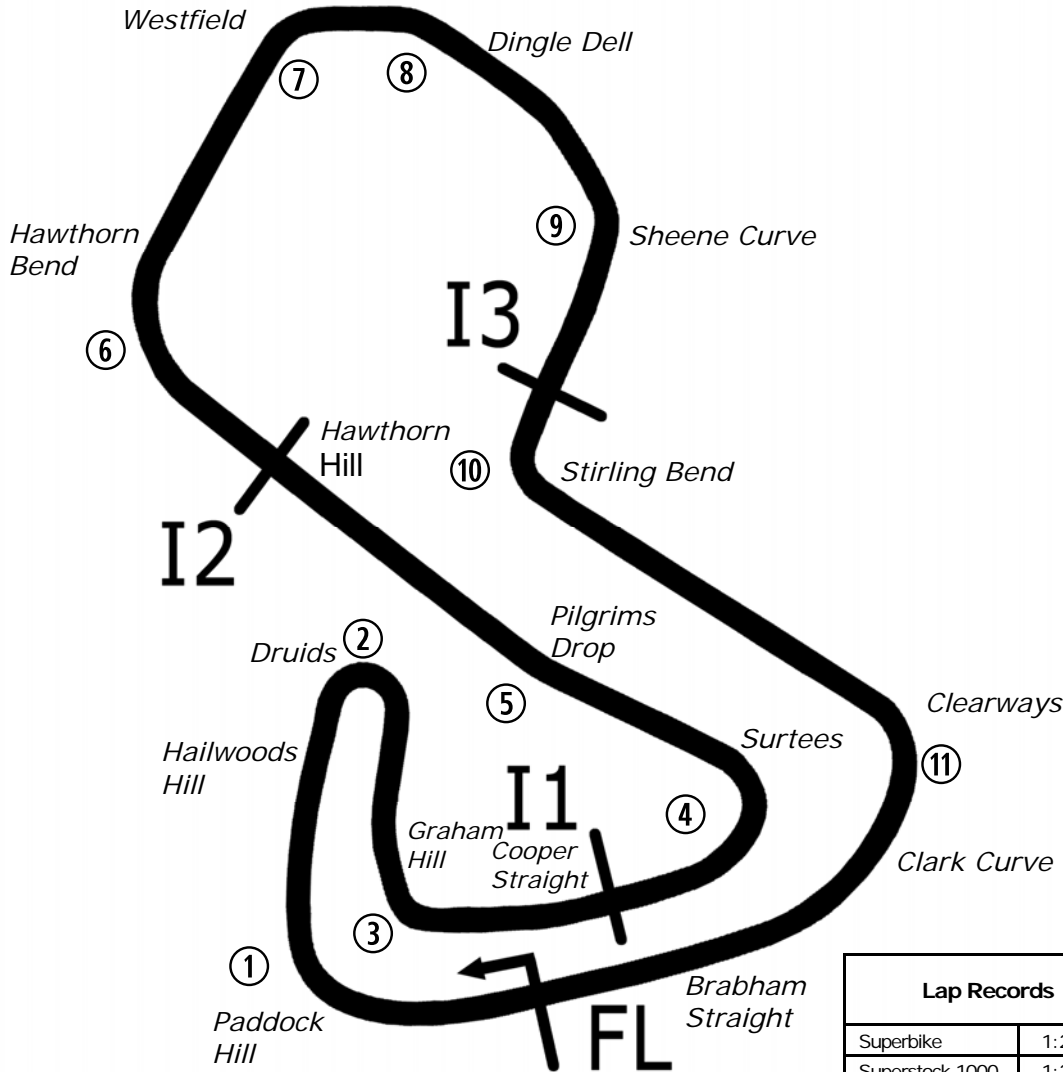

Brands Hatch GP

Circuit Altitude (m)

Length	2.4332 miles	3916.0 m	
FL		51.36032 N	0.26032 E
I1	1116m	51.35934 N	0.25955 E
I2	1796m	51.35628 N	0.22660 E
I3	2928m	51.35532 N	0.26250 E
Pit Entry	3646m	51.35911 N	0.25743 E
Pit Exit	83m after FL	51.36017 N	0.26051 E
Pit Entry–Pit Exit 332m, 19.9s @60kph, 14.9s @80kph			

Lap Records		Best Sector Information							
		Sector 1 (FL - I1)	I1 Trap (mph)	Sector 2 (I1 - I2)	I2 Trap (mph)	Sector 3 (I2 - I3)	I3 Trap (mph)	Sector 4 (I3 - FL)	F/L Trap (mph)
Superbike	1:24.873	26.954	133.1	14.513	170.7	23.022	104.2	19.625	168.1
Superstock 1000	1:27.160	27.681	128.0	14.926	164.8	23.527	100.6	20.299	163.6
Supersport / GP2	1:27.675	27.760	123.5	15.236	156.7	23.473	101.2	20.581	156.8
Ducati Cup	1:29.814	28.510	120.4	15.555	153.9	24.294	97.6	21.016	150.4
Junior Superstock	1:29.845	28.321	119.6	15.580	153.5	23.915	100.4	20.969	149.8
Sidecar 600	1:32.055	29.048	108.9	16.713	136.3	23.856	100.0	22.043	131.0
BTC 2020	1:36.870	30.387	105.6	17.659	127.5	25.320	93.2	23.167	124.7
Junior Supersport	1:40.562	31.268	97.2	18.434	120.0	26.096	92.8	23.956	117.9