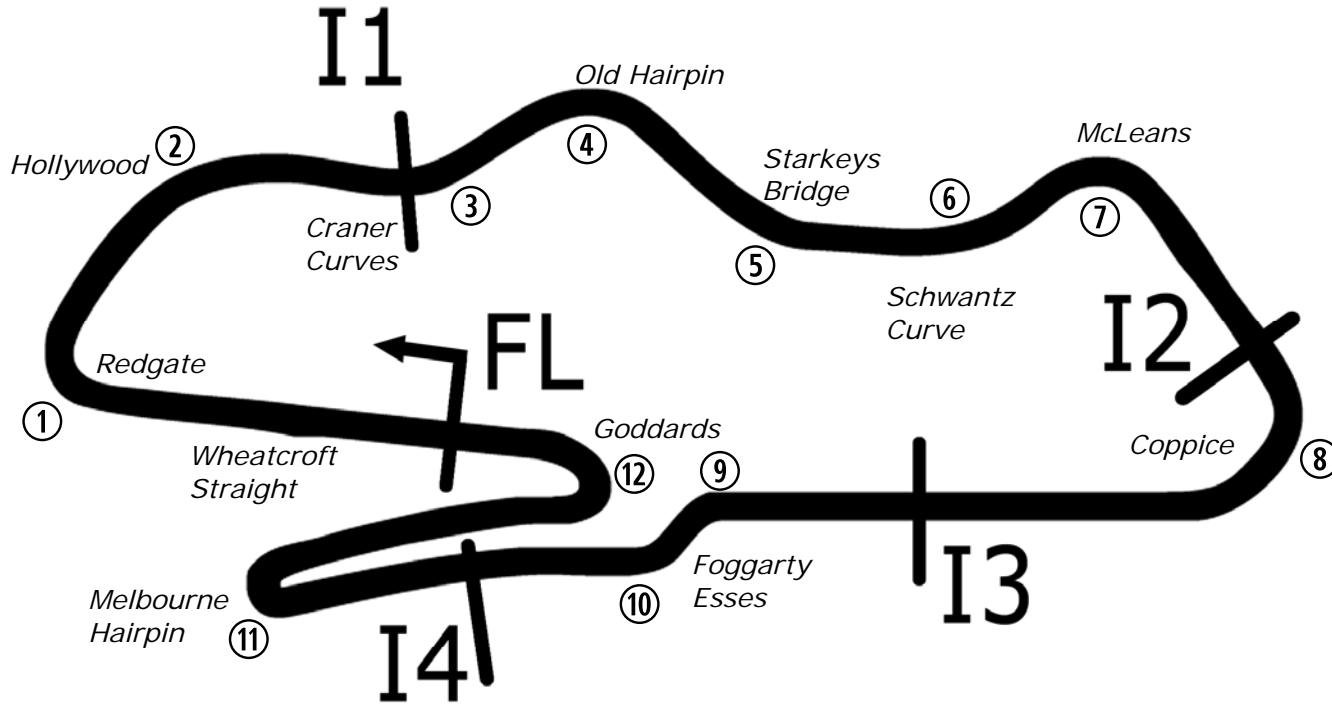

Donington Park GP

Length	2.4873 miles	4003.0 m	
FL		52.82971 N	1.37867 W
I1	941m	52.83226 N	1.37893 W
I2	2096 m	52.82978 N	1.36508 W
I3	2641m	52.82866 N	1.37129 W
I4	3156 m	52.82843 N	1.37848 W
Pit Entry	3966m	52.82951 N	1.37832 W
Pit Exit	229m after FL	52.82996 N	1.38205 W
Pit Entry-Pit Exit 256m, 15.3s @60kph, 11.5s @80kph			

Lap Records		Best Sector Information							
		Sector 1 (FL - I1)	I1 Trap (mph)	Sector 2 (I1 - I2)	Sector 3 (I2 - I3)	I3 Trap (mph)	Sector 4 (I3 - I4)	Sector 5 (I4 - FL)	FL Trap (mph)
Superbike	1:28.896	18.934	132.1	24.029	11.266	169.0	10.605	23.092	123.7
Superstock 1000	1:30.357	19.242	129.3	24.654	11.529	164.4	10.876	23.513	120.9
Supersport / GP2	1:31.454	19.514	129.6	24.604	11.648	154.6	11.023	23.781	114.4
Junior Supersport	1:33.153	19.899	126.8	25.282	11.896	149.4	11.228	24.314	111.8
Ducati Cup	1:33.677	19.985	122.9	25.441	11.878	152.1	11.337	24.564	112.7
Sidecar 600	1:36.702	20.900	126.8	25.147	12.679	130.5	11.699	25.424	96.1
BTC 2020	1:43.515	22.494	114.9	27.828	13.086	125.4	12.572	27.017	94.2
Junior Supersport	1:44.622	22.736	115.9	27.724	13.486	119.8	12.659	26.827	88.4