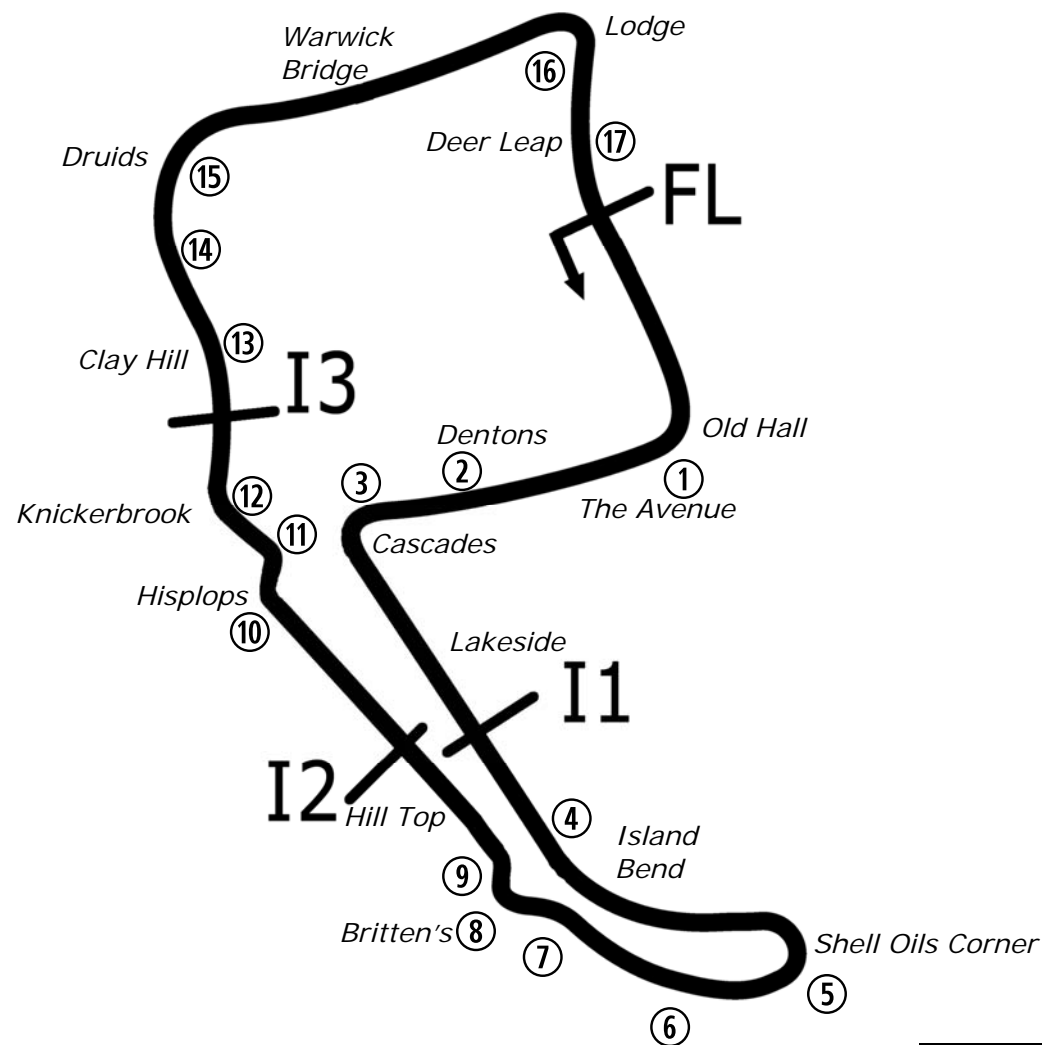

Oulton Park International

SPORTS TIMING

TIMING SOLUTIONS LTD

Circuit Altitude (m)

Length	2.6920 miles	4332.4 m		
FL			53.17997 N	2.61294 W
I1	1163m		53.17248 N	2.61631 W
I2	2295m		53.17253 N	2.61748 W
I3	3066m		53.17830 N	2.62040 W
Pit Entry	4314m		53.18011 N	2.61306 W
Pit Exit	180m after FL		53.17836 N	2.61232 W
Pit Entry–Pit Exit 199m, 11.9s @60kph, 8.9s @80kph				

Lap Records		Best Sector Information							
		Sector 1 (FL - I1)	I1 Trap (mph)	Sector 2 (I1 - I2)	I2 Trap (mph)	Sector 3 (I2 - I3)	I3 Trap (mph)	Sector 4 (I3 - FL)	FL Trap (mph)
Superbike	1:33.941	22.990	163.2	26.459	125.6	18.319	140.6	25.663	152.8
Superstock 1000	1:36.227	23.519	162.0	26.924	123.5	18.821	138.9	26.282	148.5
Supersport / GP2	1:37.201	23.916	147.4	27.193	116.9	19.020	130.0	26.550	141.6
Junior Superstock	1:39.578	24.532	143.3	27.842	113.3	19.531	125.9	27.205	135.0
Ducati Cup	1:40.083	24.617	144.0	28.178	114.3	19.497	127.3	27.378	134.7
Sidecar 600	1:43.828	25.409	125.9	28.837	98.1	20.490	110.5	28.471	118.7
BTC 2020	1:47.979	26.851	116.9	30.068	96.4	21.258	106.0	29.802	112.9
Junior Supersport	1:52.096	27.692	114.1	30.909	90.4	21.871	100.3	30.672	106.5