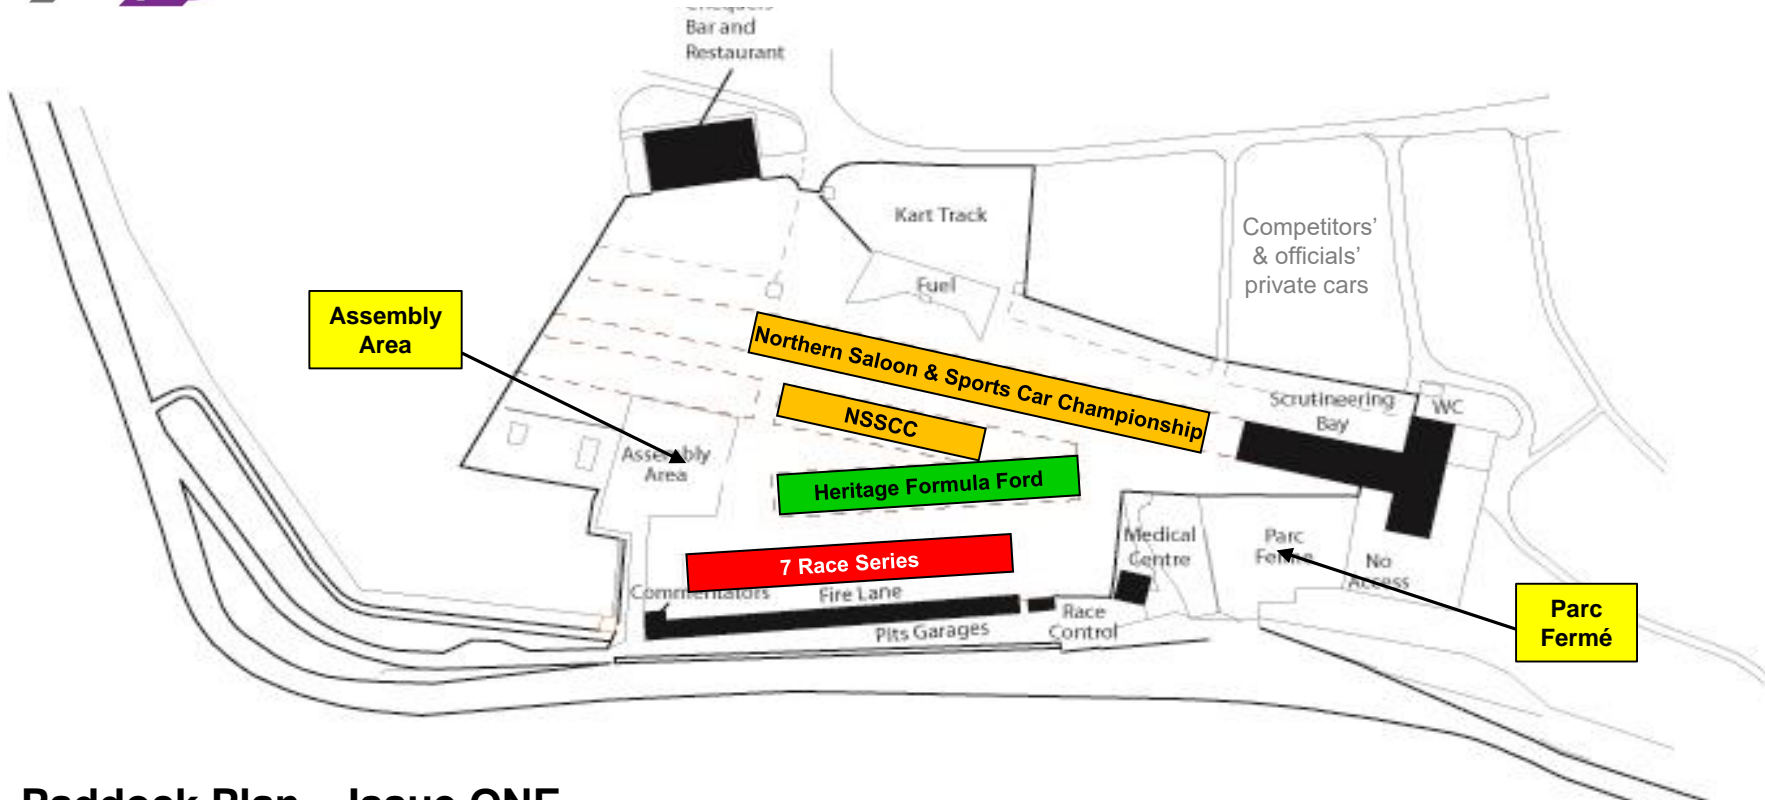

Paddock Plan

Paddock Plan – Issue ONE

Oulton Park
03 April 2021
Saturday

Cables in the paddocks MUST be covered with a proprietary cable cover.

Please be considerate when using tail lifts. DO NOT leave them halfway up as they can cause injury.