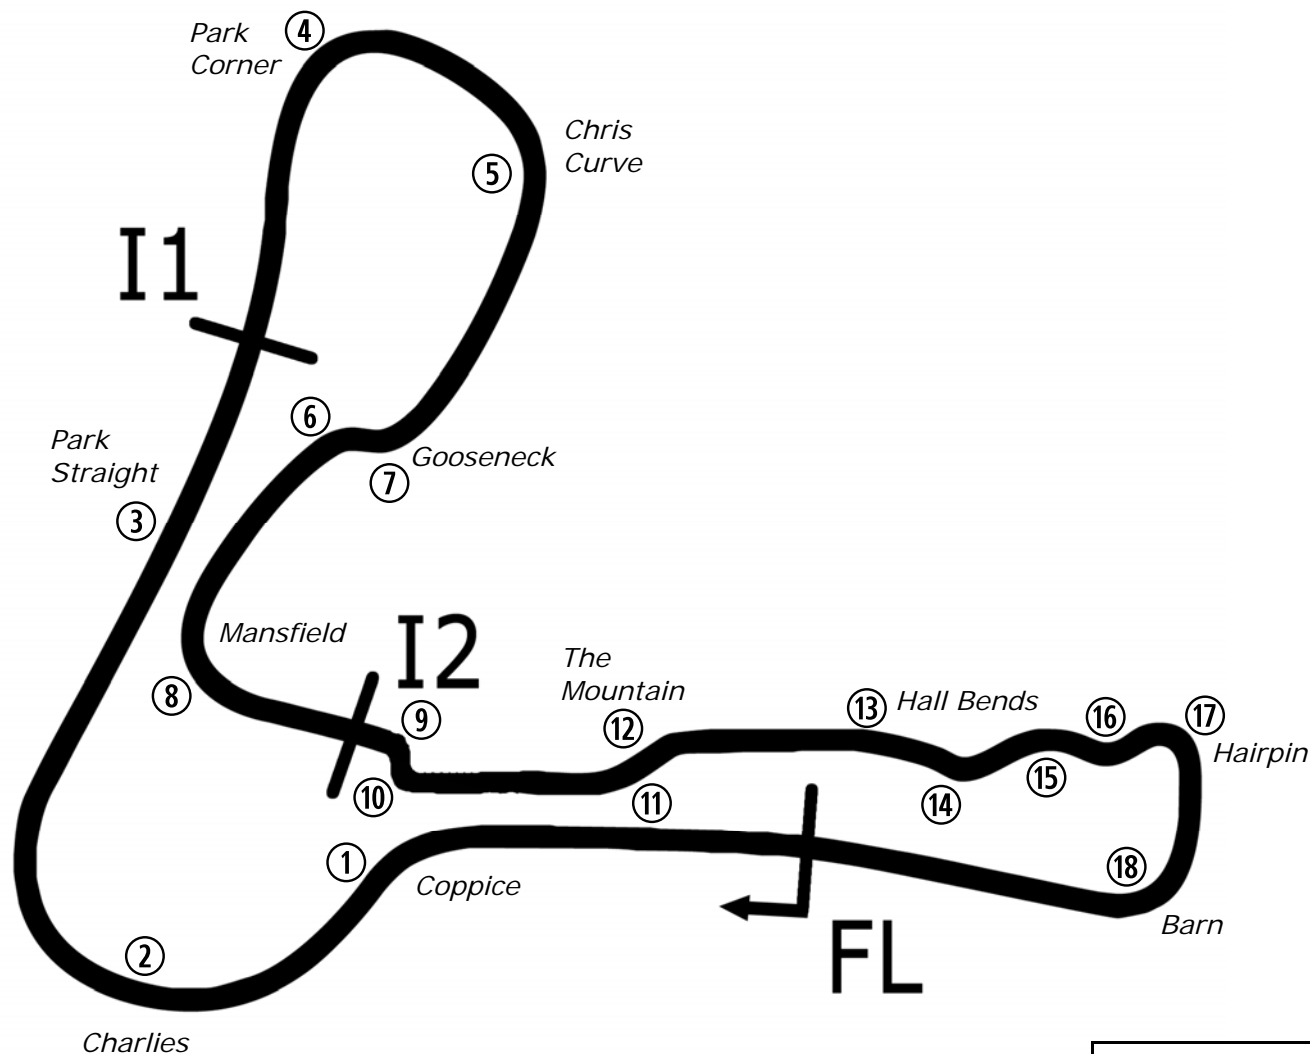

Cadwell Park

SPORTS TIMING

TIMING SOLUTIONS LTD

Length	2.1800 miles	3508.4 m	
FL		53.31024 N	0.05940 W
I1	1190m	53.30746 N	0.06718 W
I2	2330m	53.30708 N	0.06270 W
Pit Entry	3472m	53.31103 N	0.05889 W
Pit Exit	0m after FL	53.31030 N	0.05940 W
Pit Entry-Pit Exit 92m, 5.5s @60kph, 4.1s @80kph			

Lap Records		Best Sector Information					
		Sector 1	S1 Trap (mph)	Sector 2	S2 Trap (mph)	Sector 3	F/L Trap (mph)
Superbikes	1:26.478	21.516	168.1	27.603	NONE	35.738	162.4
Superstock 1000	1:28.203	22.267	162.8	28.242	NONE	36.898	158.6
Supersport / GP2	1:28.746	22.474	152.8	28.114	NONE	37.069	146.5
Superstock 600	1:30.896	23.065	147.8	28.907	NONE	38.030	142.4
Ducati Cup	1:31.548	23.559	150.4	29.258	NONE	38.547	142.4
Sidecar 600	1:32.744	24.291	130.5	28.744	NONE	39.488	118.1
BTC 2020	To Be Est	N/A	N/A	N/A	NONE	N/A	N/A
Junior Supersport	To Be Est	N/A	N/A	N/A	NONE	N/A	N/A