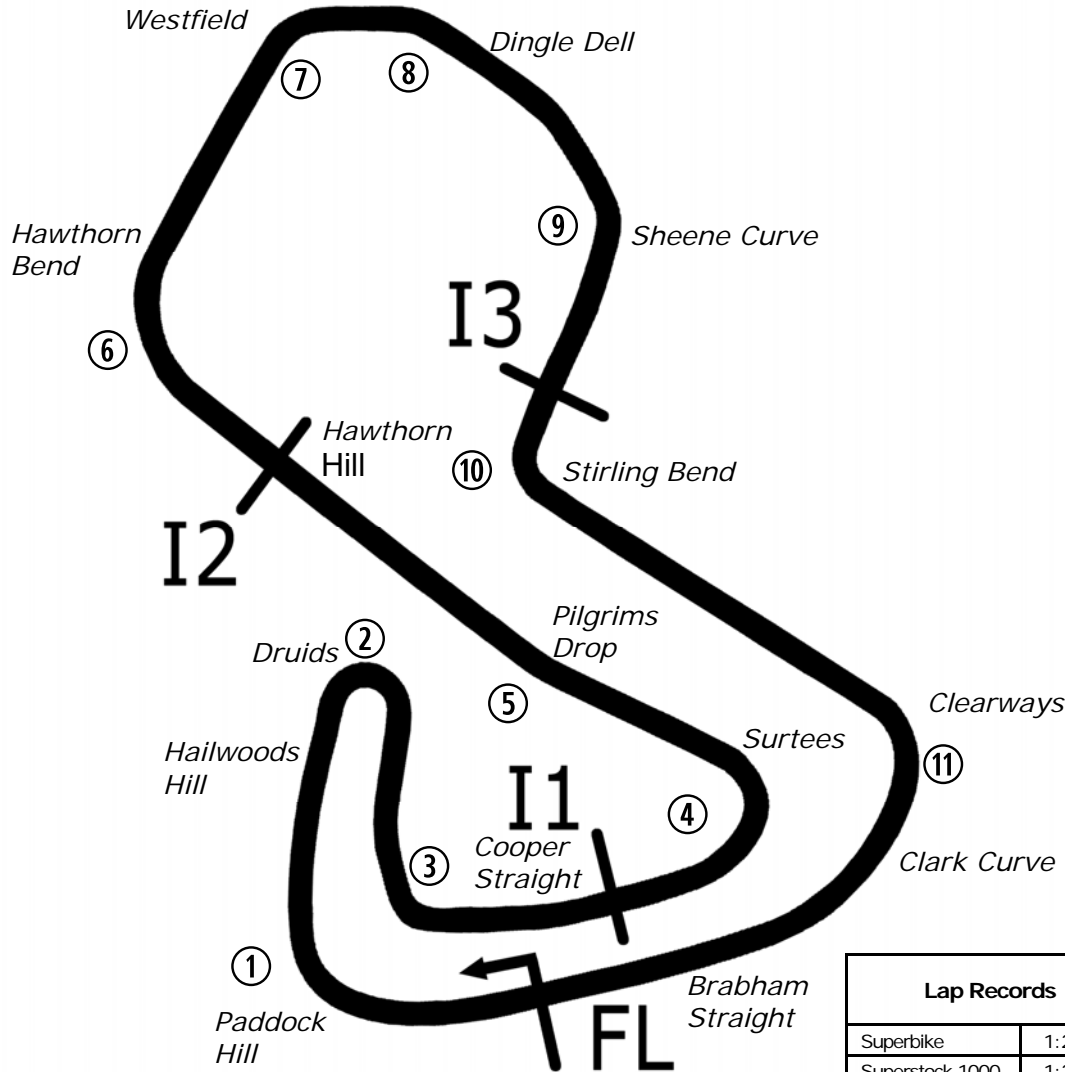

Brands Hatch GP

SPORTS TIMING

TIMING SOLUTIONS LTD

Circuit Altitude (m)

Length	2.4332 miles	3916.0 m	
FL		51.36032 N	0.26032 E
I1	1116m	51.35934 N	0.25955 E
I2	1796m	51.35628 N	0.22660 E
I3	2928m	51.35532 N	0.26250 E
Pit Entry	3646m	51.35911 N	0.25743 E
Pit Exit	83m after FL	51.36017 N	0.26051 E
Pit Entry-Pit Exit 332m, 19.9s @60kph, 14.9s @80kph			

Lap Records		Best Sector Information							
		Sector 1 (FL - I1)	I1 Trap (mph)	Sector 2 (I1 - I2)	I2 Trap (mph)	Sector 3 (I2 - I3)	I3 Trap (mph)	Sector 4 (I3 - FL)	F/L Trap (mph)
Superbike	1:24.873	26.954	133.1	14.513	169.8	23.022	103.0	19.625	168.1
Superstock 1000	1:27.160	27.681	128.0	14.926	164.8	23.527	100.6	20.299	163.6
Supersport / GP2	1:27.675	27.760	123.5	15.236	156.7	23.473	101.2	20.581	156.8
Ducati Cup	1:29.814	28.510	120.4	15.555	153.9	24.294	97.6	21.016	150.4
Superstock 600	1:29.845	28.321	119.6	15.580	153.5	23.915	100.4	20.969	149.8
Sidecar 600	1:32.055	29.119	108.9	16.713	136.3	23.856	100.0	22.043	131.0
BTC 2020	1:36.870	30.387	103.5	17.659	127.5	25.320	91.4	23.167	124.7
Junior Supersport	1:40.562	31.268	97.2	18.434	120.0	26.096	92.8	23.956	117.9