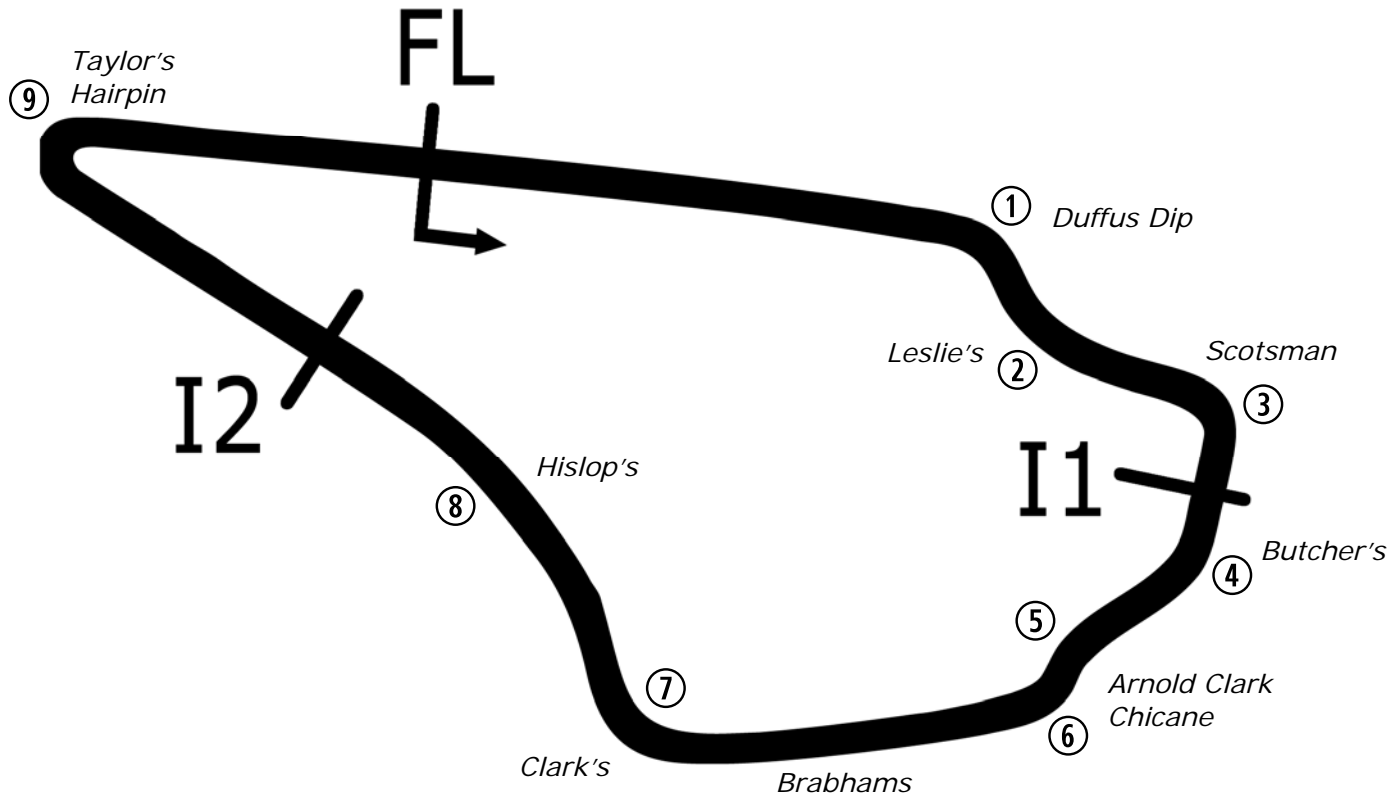

Knockhill

Length	1.2669 miles	2039.0 m	
FL		56.13099 N	3.50816 W
I1	697m	56.12864 N	3.49941 W
I2	1508m	56.12969 N	3.50906 W
Pit Entry	2039m	56.13098 N	3.50793 W
Pit Exit	183m after FL	56.13080 N	3.50519 W
Pit Entry-Pit Exit 175m, 10.5s @60kph, 7.8s @80kph			

Lap Records		Best Sector Information					
		Sector 1	S1 Trap (mph)	Sector 2	S2 Trap (mph)	Sector 3	F/L Trap (mph)
Superbike	47.462	15.689	NONE	18.488	151.1	12.789	145.2
Superstock 1000	48.323	15.970	NONE	18.874	147.1	13.208	142.4
Supersport / GP2	49.144	16.110	NONE	19.183	138.3	13.477	131.8
Superstock 600	50.603	16.465	NONE	19.641	135.5	13.896	128.8
Ducati Cup	51.277	16.868	NONE	19.963	136.6	14.151	128.0
Sidecar 600	51.948	16.849	NONE	20.372	116.9	14.751	110.0
Junior Supersport	55.748	18.152	NONE	21.493	105.1	15.759	100.1
BTC 2020	To be Est	N/A	NONE	N/A	N/A	N/A	N/A