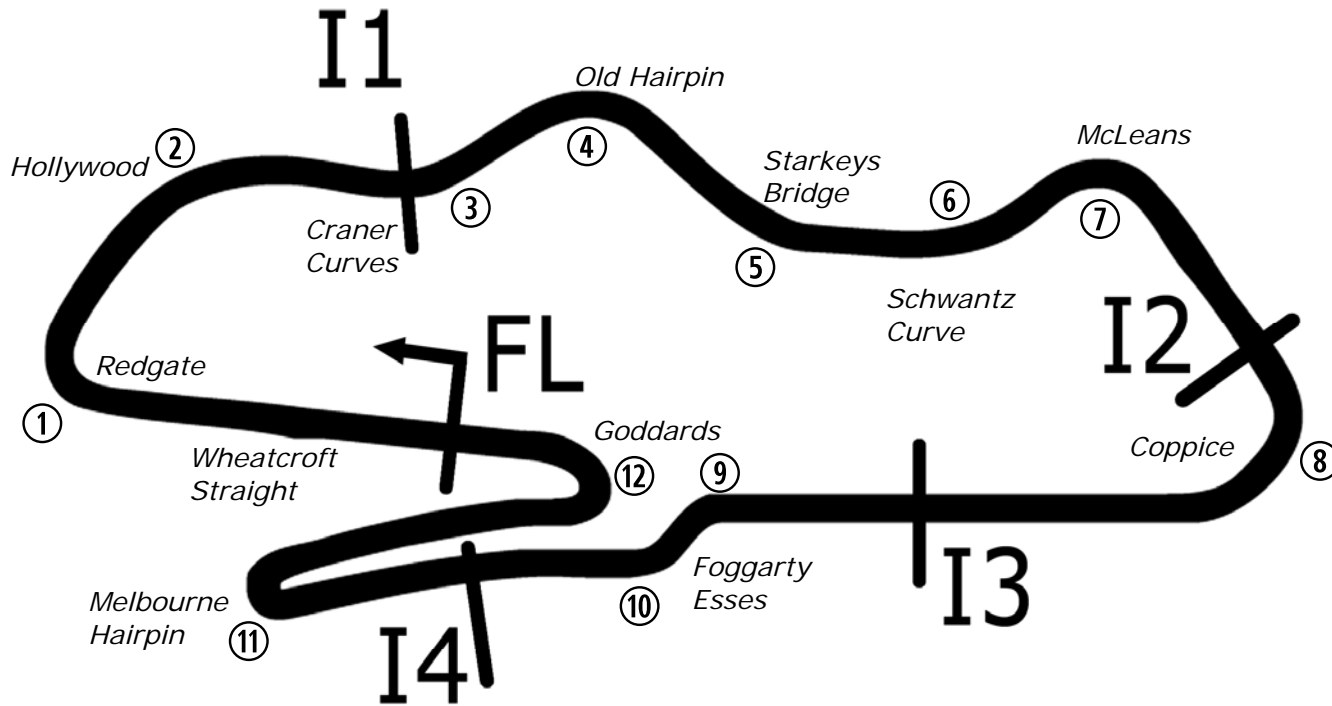

Donington Park GP

Circuit Altitude (m)

Length	2.4873 miles	4003.0 m	
FL		52.82971 N	1.37867 W
I1	941m	52.83226 N	1.37893 W
I2	2096 m	52.82978 N	1.36508 W
I3	2641m	52.82866 N	1.37129 W
I4	3156 m	52.82843 N	1.37848 W
Pit Entry	3966m	52.82951 N	1.37832 W
Pit Exit	229m after FL	52.82996 N	1.38205 W
Pit Entry-Pit Exit 256m, 15.3s @60kph, 11.5s @80kph			

Lap Records		Best Sector Information							
		Sector 1 (FL - I1)	I1 Trap (mph)	Sector 2 (I1 - I2)	Sector 3 (I2 - I3)	I3 Trap (mph)	Sector 4 (I3 - I4)	Sector 5 (I4 - FL)	FL Trap (mph)
Superbike	1:28.896	18.934	132.1	24.029	11.266	169.0	10.605	23.092	123.7
Superstock 1000	1:30.357	19.242	129.3	24.654	11.529	164.4	10.876	23.513	120.9
Supersport / GP2	1:31.454	19.514	129.6	24.604	11.648	154.6	11.023	23.781	114.4
Superstock 600	1:33.153	19.899	126.8	25.282	11.896	149.4	11.228	24.314	111.8
Ducati Cup	1:33.677	19.985	122.9	25.441	11.878	152.1	11.337	24.564	112.7
Sidecar 600	1:36.702	20.900	126.8	25.147	12.679	130.5	11.699	25.424	96.1
BTC 2020	1:43.515	22.494	114.9	27.828	13.086	125.4	12.572	27.017	94.2
Junior Supersport	1:44.972	22.845	115.9	27.907	13.486	119.8	12.659	27.088	88.4