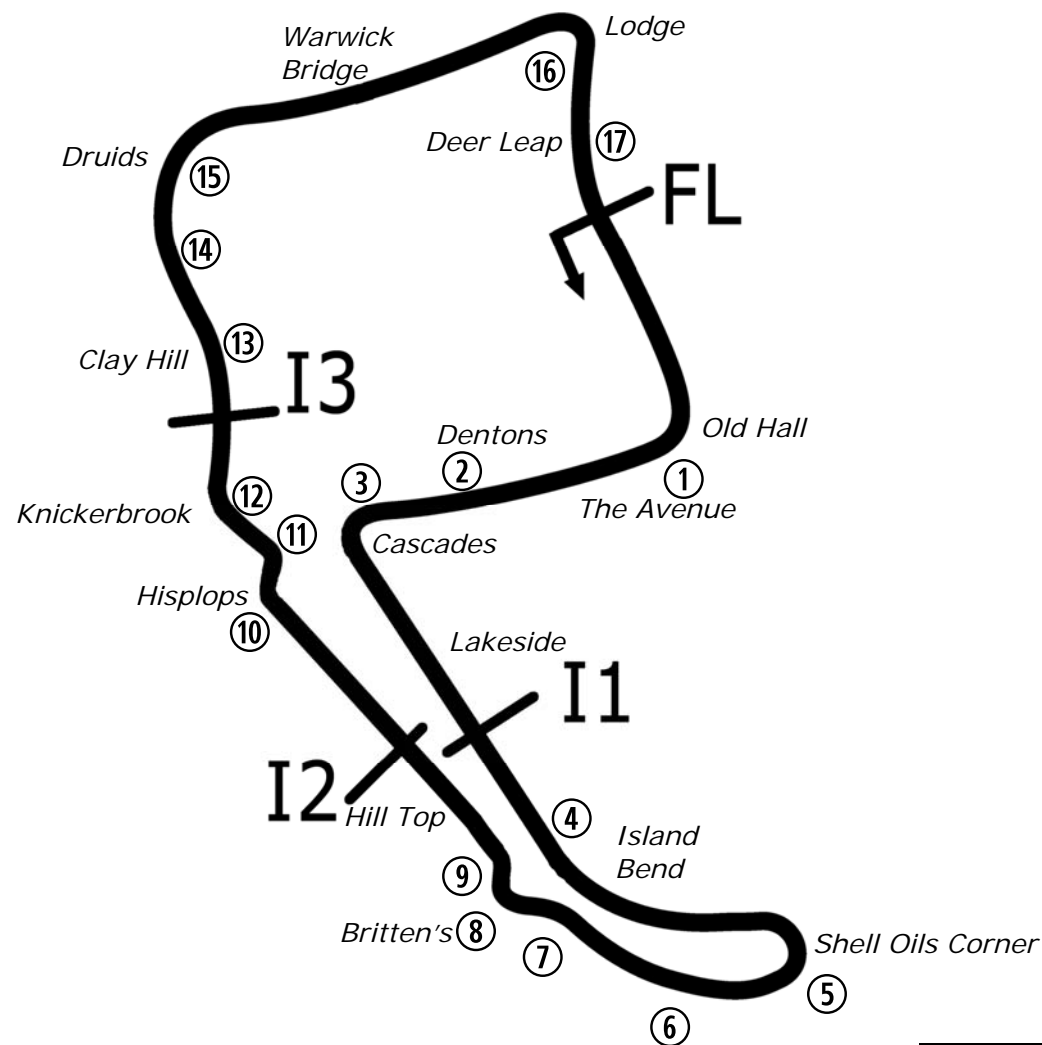

Oulton Park International

SPORTS TIMING

TIMING SOLUTIONS LTD

Circuit Altitude (m)

Length	2.6920 miles	4332.4 m		
FL		53.17997 N	2.61294 W	
I1	1163m	53.17248 N	2.61631 W	
I2	2295m	53.17253 N	2.61748 W	
I3	3066m	53.17830 N	2.62040 W	
Pit Entry	4314m	53.18011 N	2.61306 W	
Pit Exit	180m after FL	53.17836 N	2.61232 W	
Pit Entry-Pit Exit 199m, 11.9s @60kph, 8.9s @80kph				

Lap Records		Best Sector Information							
		Sector 1 (FL - I1)	I1 Trap (mph)	Sector 2 (I1 - I2)	I2 Trap (mph)	Sector 3 (I2 - I3)	I3 Trap (mph)	Sector 4 (I3 - FL)	FL Trap (mph)
Superbike	1:33.941	22.990	163.2	26.459	125.6	18.319	140.6	25.663	152.8
Superstock 1000	1:36.227	23.519	162.0	26.924	123.5	18.821	138.9	26.320	148.5
Supersport / GP2	1:37.201	23.916	147.4	27.193	116.9	19.020	130.0	26.550	141.6
Superstock 600	1:39.578	24.532	143.3	27.842	113.3	19.531	125.9	27.205	133.6
Ducati Cup	1:40.083	24.617	144.0	28.178	114.3	19.497	127.3	27.378	134.7
Sidecar 600	1:44.427	25.516	125.9	28.891	98.1	20.649	110.5	28.471	118.7
Junior Supersport	1:52.096	27.692	114.1	30.909	90.4	21.871	100.3	30.672	106.5
BTC 2020	To be Est	N/A	N/A	N/A	N/A	N/A	N/A	N/A	N/A