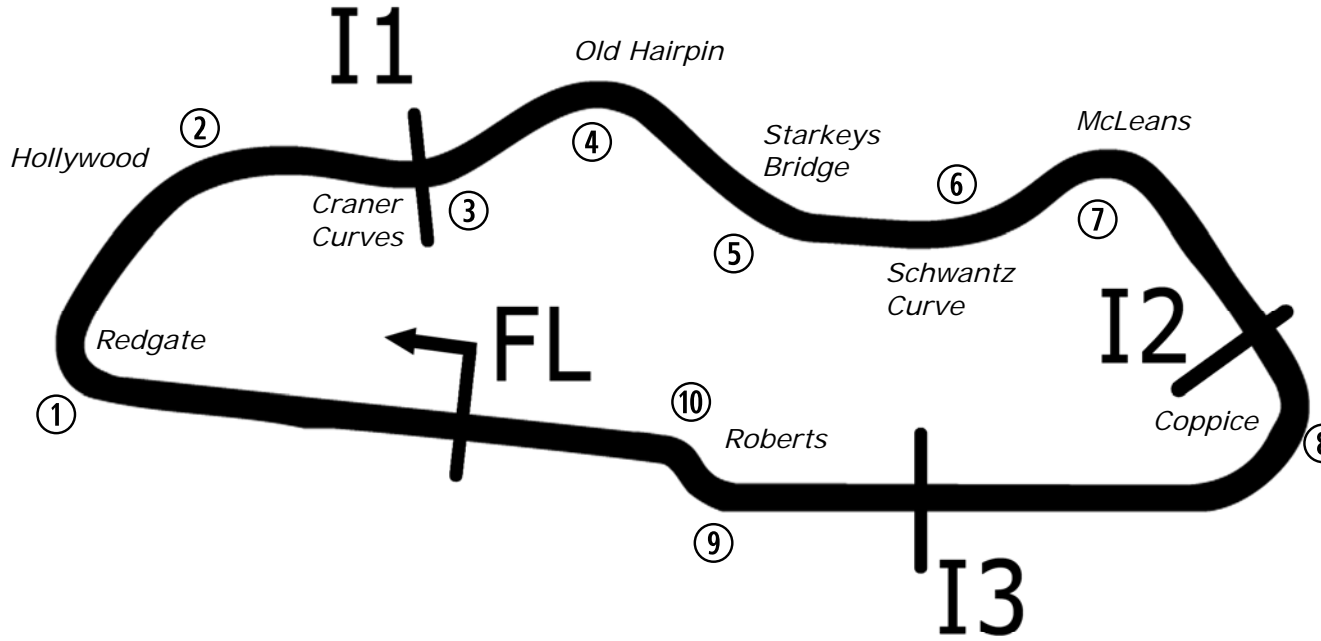

Donington Park National

Circuit Altitude (m)

Length	1.9790 miles	3185.0 m	
FL		52.82971 N	1.37867 W
I1	941m	52.83226 N	1.37893 W
I2	2096m	52.82978 N	1.36508 W
I3	2641m	52.82866 N	1.37129 W
Pit Entry	3130m	52.82949 N	1.37787 W
Pit Exit	229m after FL	52.82996 N	1.38205 W
Pit Entry–Pit Exit 256m, 15.3s @60kph, 11.5s @80kph			

Lap Records		Best Sector Information						
		Sector 1 (FL - I1)	I1 Trap (mph)	Sector 2 (I1 - I2)	Sector 3 (I2 - I3)	I3 Trap (mph)	Sector 4 (I3 - FL)	FL Trap (mph)
Superbike	1:06.259	18.501	129.5	24.019	11.255	170.3	11.544	146.2
Superstock 1000	1:07.419	18.885	129.5	24.694	11.527	164.8	11.924	142.7
Supersport / GP2	1:08.484	19.220	129.3	24.747	11.761	153.2	12.000	132.3
Ducati Cup	1:09.764	19.681	124.0	25.394	12.065	153.2	12.358	131.5
Superstock 600	1:09.798	19.498	128.3	25.220	11.956	149.4	12.313	129.5
BTC 2020	1:15.508	21.510	119.1	27.072	12.917	125.4	13.365	109.8
Junior Supersport	1:18.236	22.247	117.1	27.900	13.323	119.1	13.736	103.2
Sidecar 600	To be Est	N/A	N/A	N/A	N/A	N/A	N/A	N/A