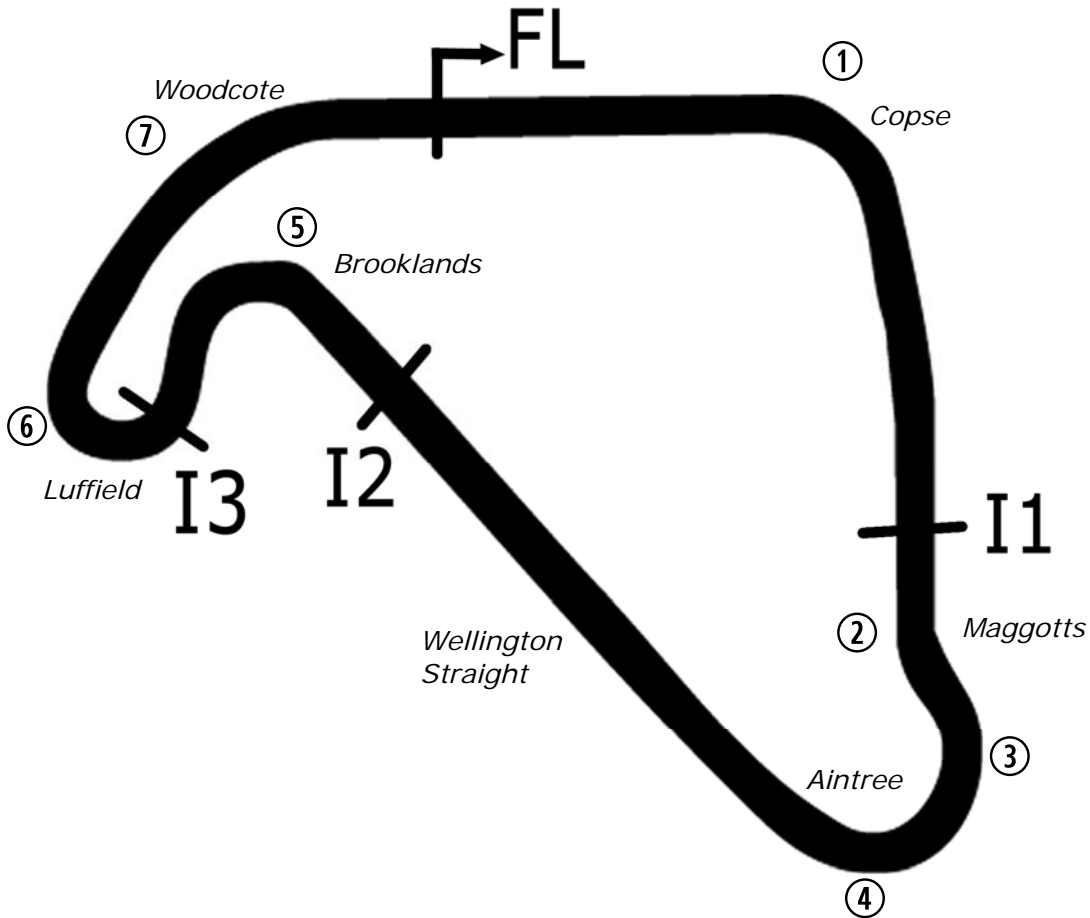

# Silverstone National

Length	1.6404 miles	2640.07 m	
FL		52.07872 N	1.01711 W
I1	800m	52.07528 N	1.01019 W
I2	1669m	52.07603 N	1.01669 W
I3	2034m	52.07613 N	1.02017 W
Pit Entry	2610m	52.07859 N	1.01758 W
Pit Exit	308m after FL	52.07880 N	1.01268 W
Pit Entry–Pit Exit 336m, 20.1s @60kph, 15.1s @80kph			

Lap Records		Best Sector Information					
		Sector 1	Sector 2	S2 Trap (mph)	Sector 3	Sector 4	F/L Trap (mph)
Superbike	53.342	13.765	16.850	179.4	8.926	13.250	152.5
Superstock 1000	54.560	13.964	17.244	176.1	9.053	13.490	150.8
Supersport / GP2	55.727	14.353	17.935	160.1	9.116	13.676	145.4
Ducati Cup	56.411	14.606	18.146	161.3	9.232	13.925	142.9
Superstock 600	57.141	14.705	18.374	155.3	9.261	14.007	140.5
BTC 2020	1:01.466	16.075	20.276	130.0	9.640	14.914	123.3
Junior Supersport	1:04.073	16.581	21.011	122.9	9.800	15.600	116.6
Sidecar 600	To be Est	N/A	N/A	N/A	N/A	N/A	N/A