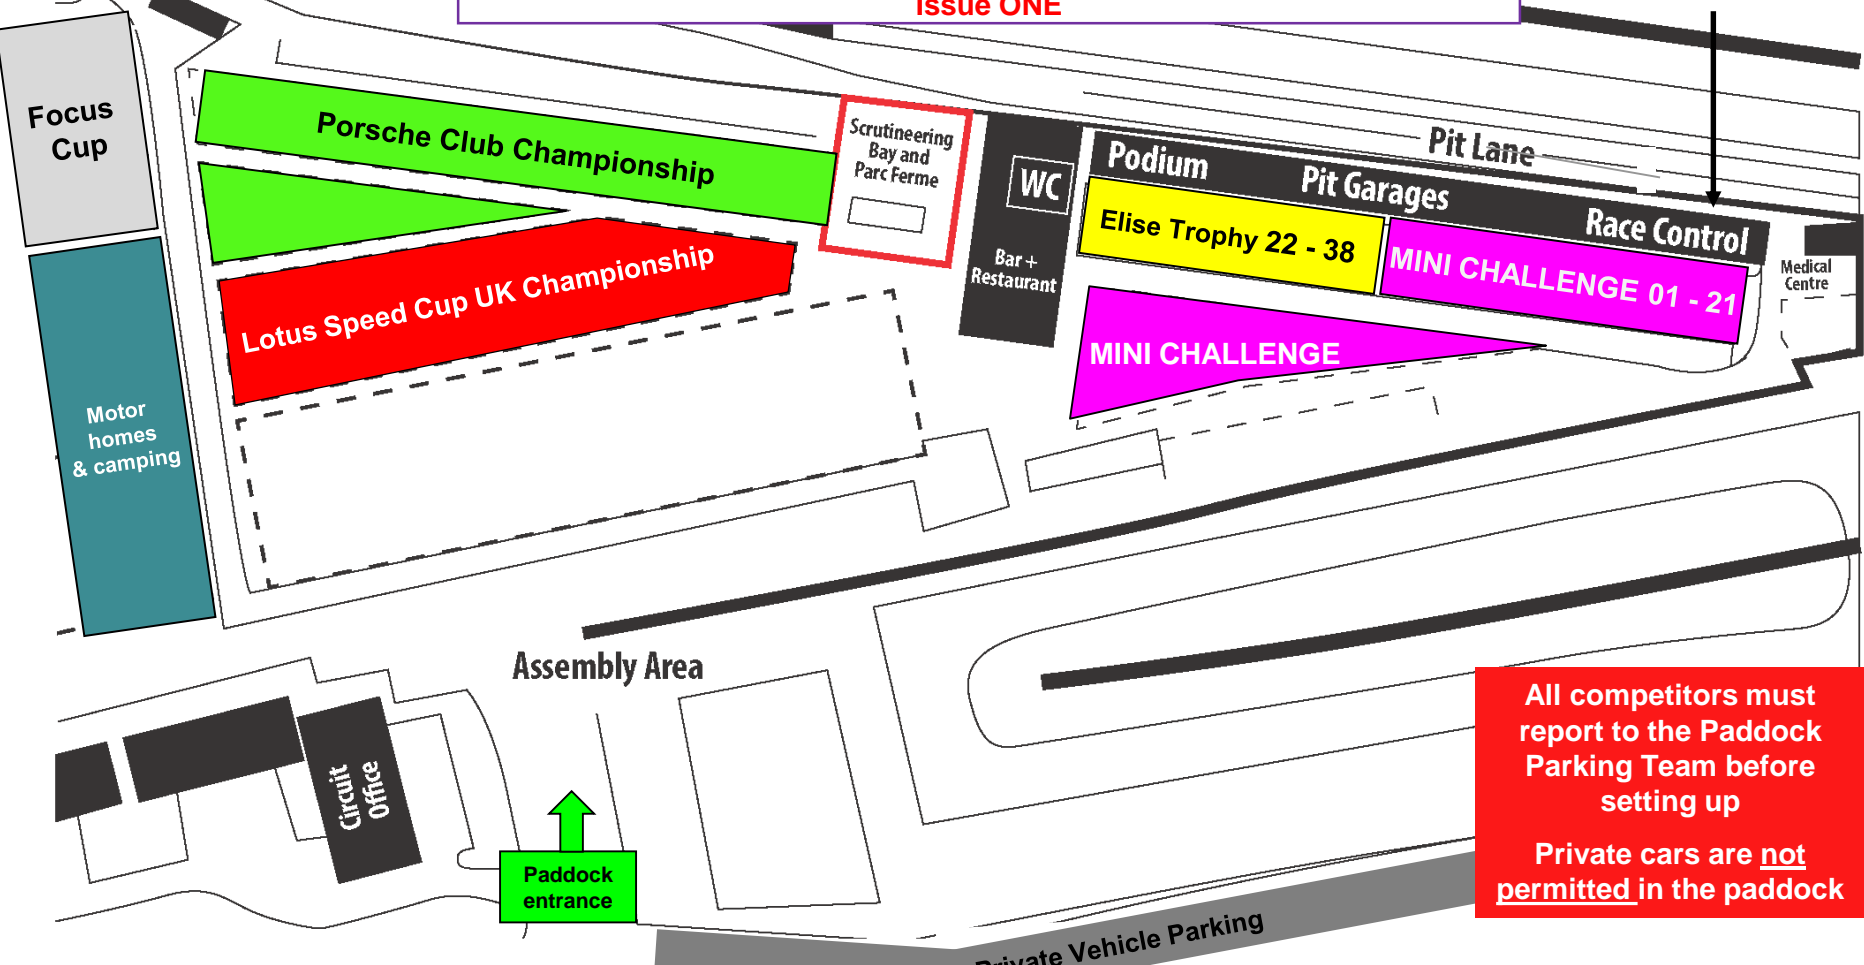

# Paddock Plan

MSVR Donington Park - National  
Saturday 07<sup>th</sup> November 2020  
Issue ONE

Race Admin  
(first floor)

All competitors must report to the Paddock Parking Team before setting up

Private cars are not permitted in the paddock

# Paddock Plan

MSVR Donington Park - National  
Sunday 08<sup>th</sup> November 2020

Issue ONE

Race Admin  
(first floor)

All competitors must report to the Paddock Parking Team before setting up

Private cars are not permitted in the paddock