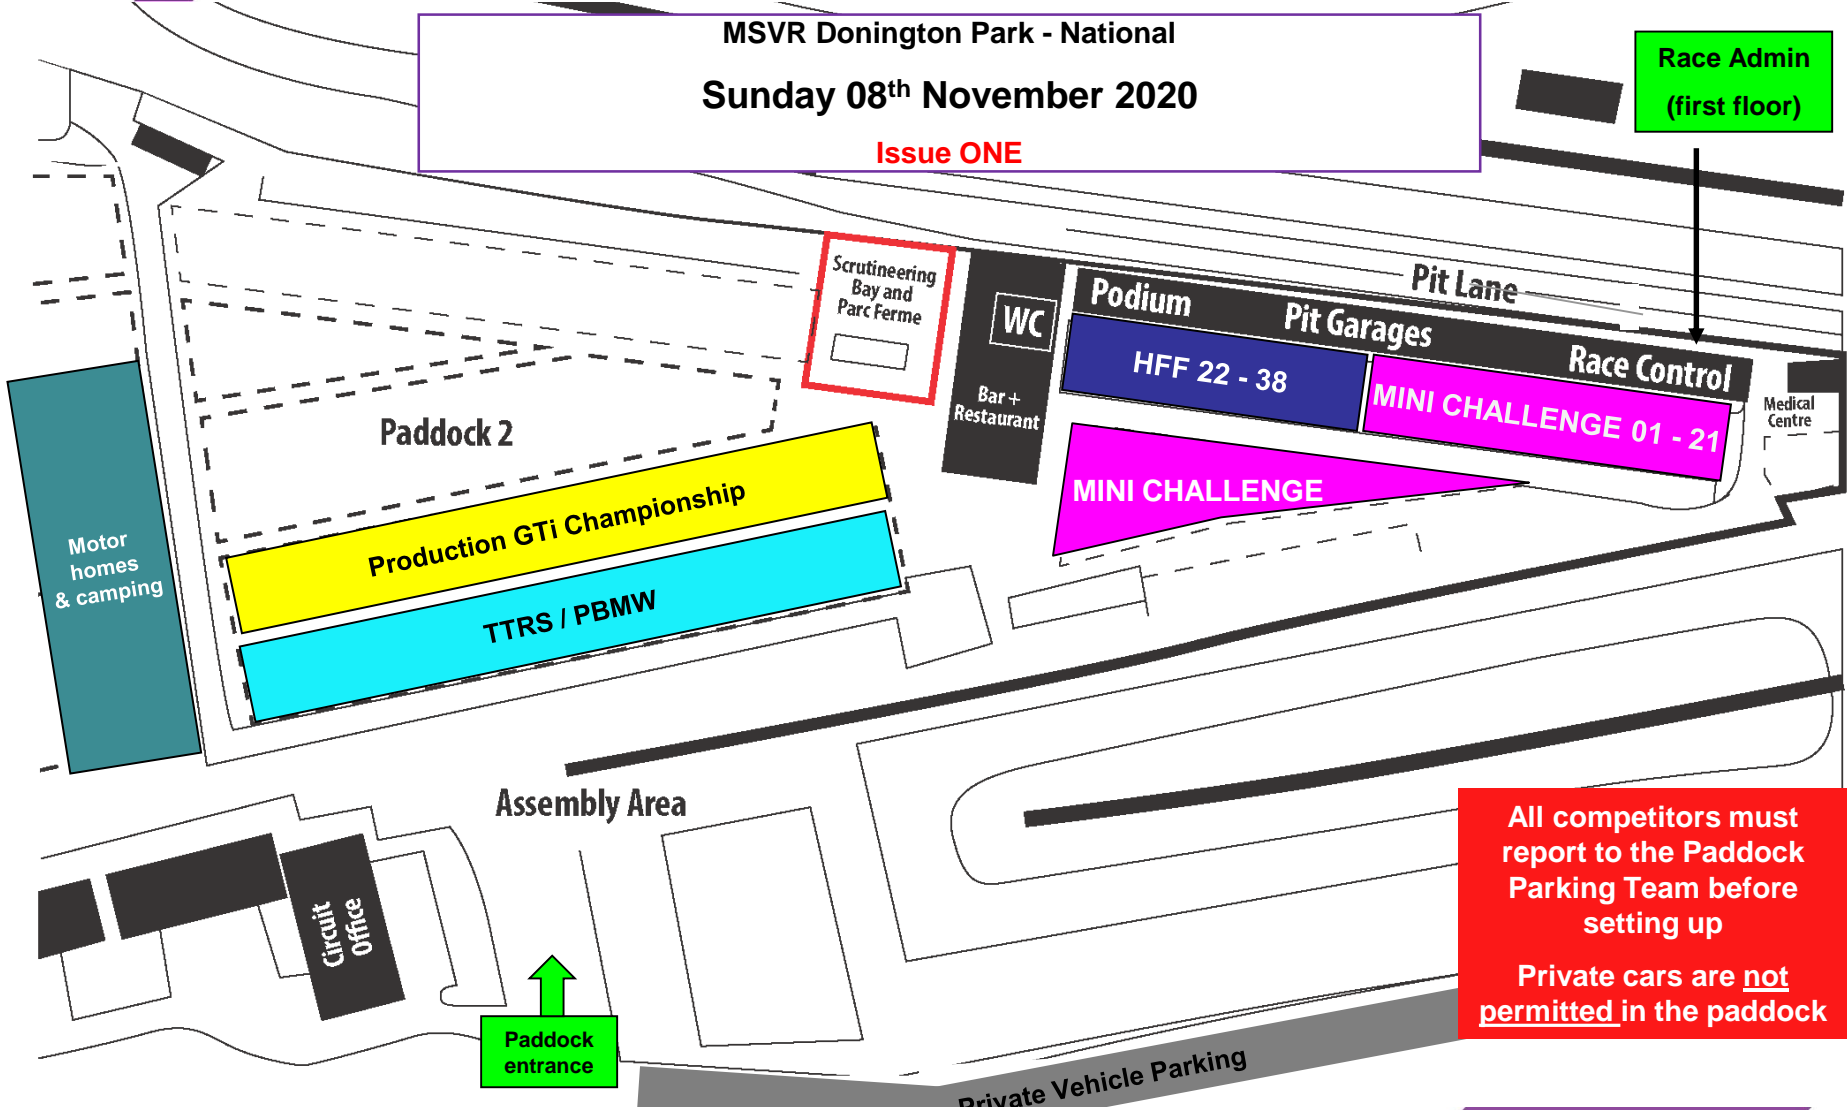

# Paddock Plan

MSVR Donington Park - National  
Saturday 07<sup>th</sup> November 2020  
Issue ONE

Race Admin  
(first floor)

All competitors must report to the Paddock Parking Team before setting up

Private cars are not permitted in the paddock

# Paddock Plan

MSVR Donington Park - National  
Sunday 08<sup>th</sup> November 2020

Issue ONE

Race Admin  
(first floor)

All competitors must report to the Paddock Parking Team before setting up

Private cars are not permitted in the paddock