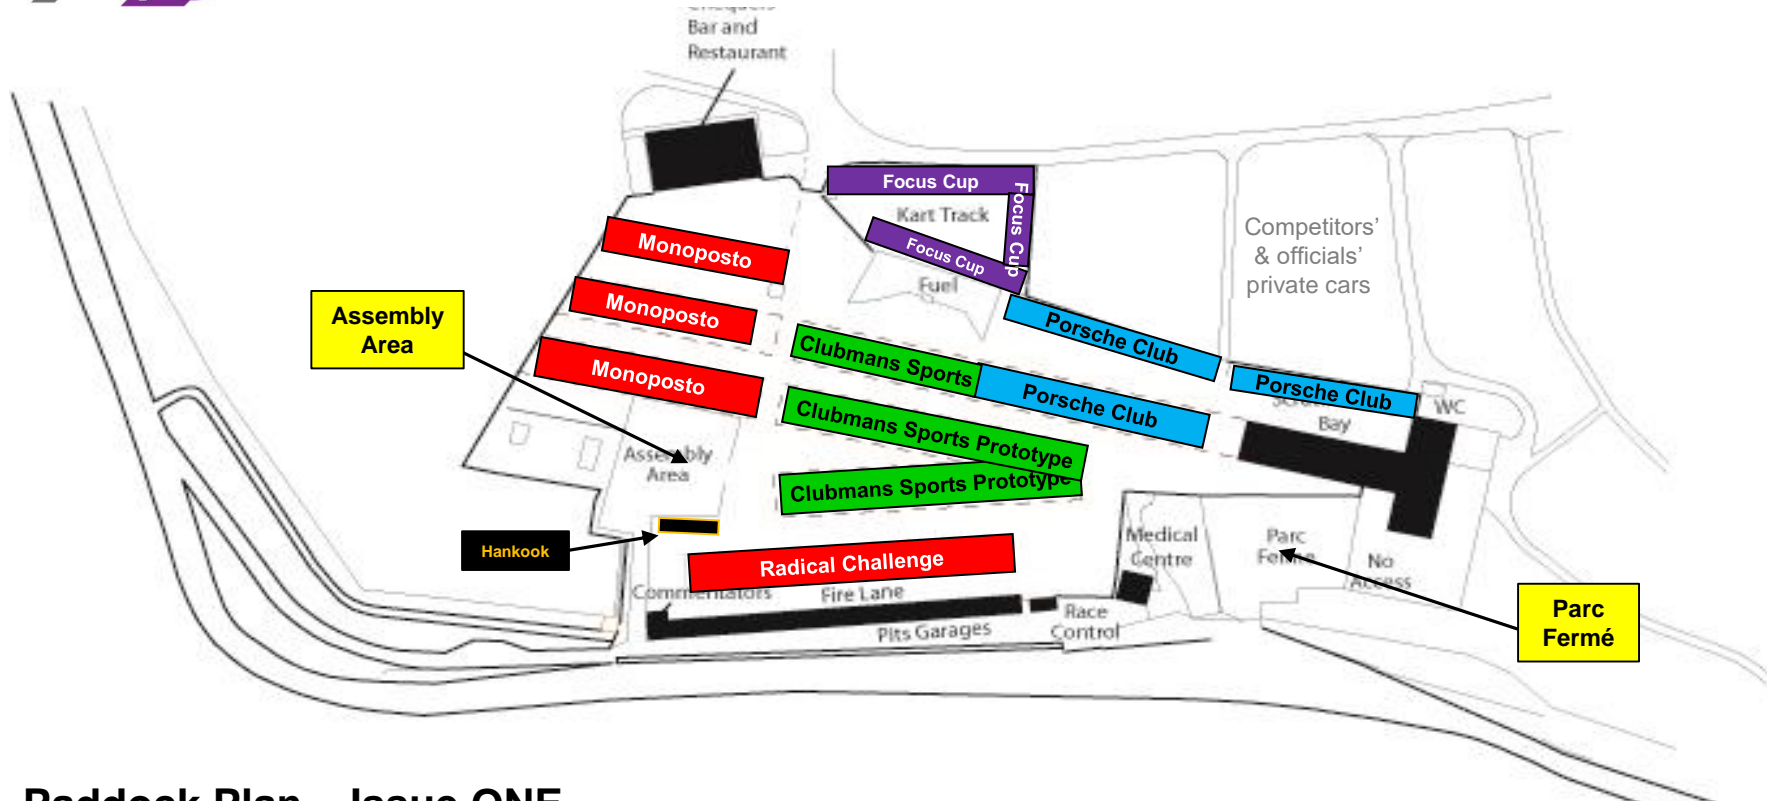

PADDOCK PLAN

Paddock Plan – Issue ONE

Oulton Park
25 July 2020
Saturday

Cables in the paddocks MUST be covered with a proprietary cable cover.

Please be considerate when using tail lifts. DO NOT leave them halfway up as they can cause injury.