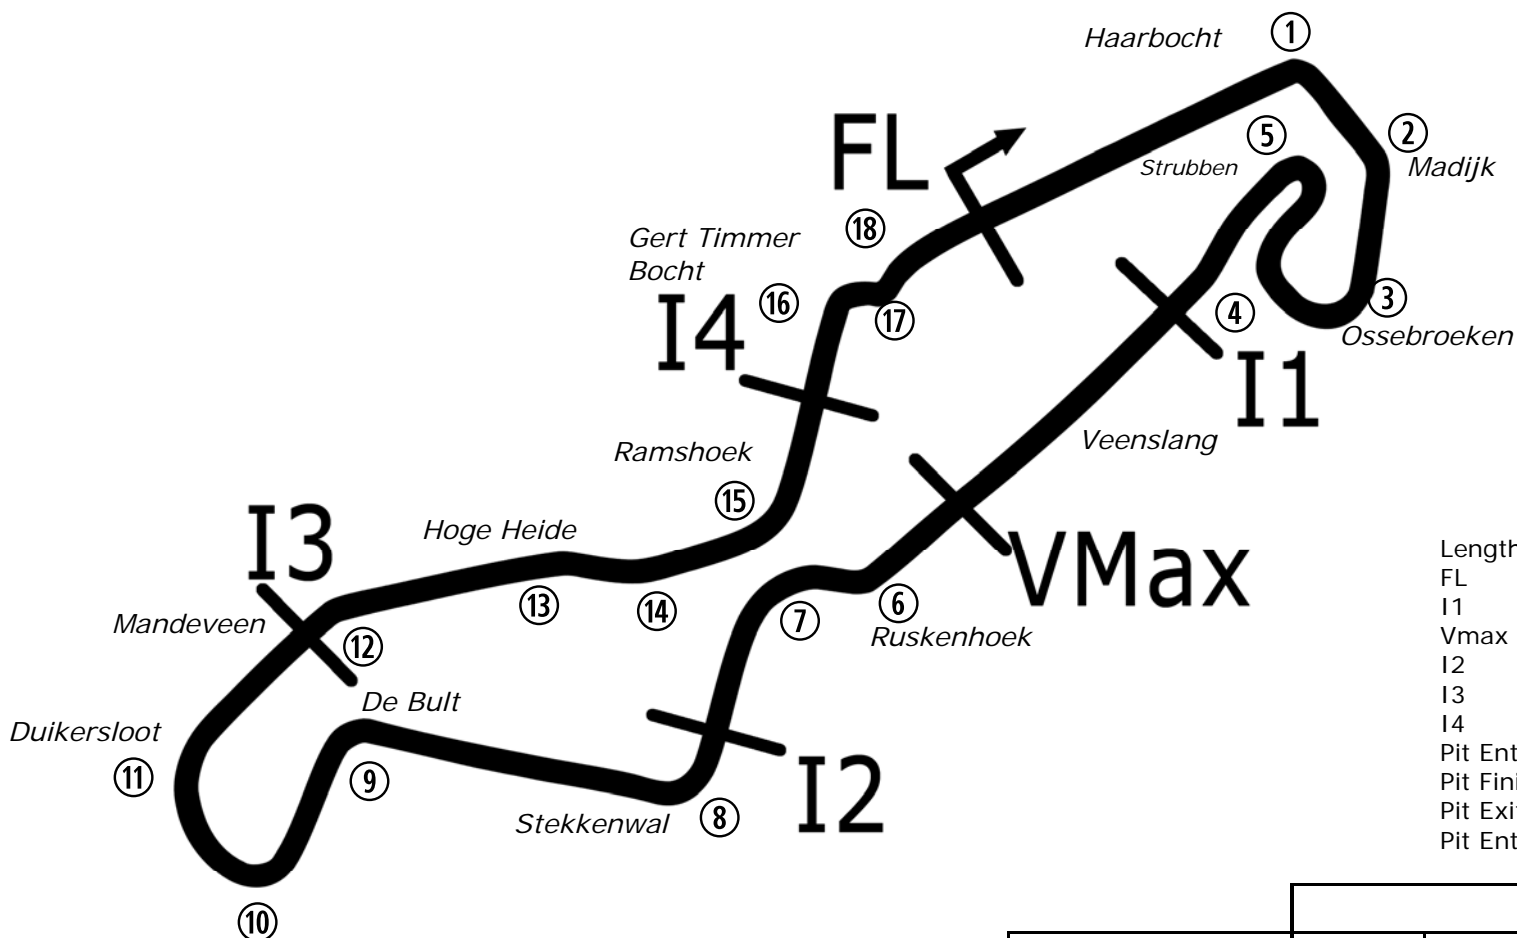

# TT Circuit Assen

SPORTS TIMING

TIMING SOLUTIONS LTD

Circuit Altitude (m)

Length	2.8222 miles	4542.0 m	
FL		52.96232 N	6.52416 E
I1	1289m	52.96199 N	6.52805 E
Vmax	1624m	52.95945 N	6.52529 E
I2	2178m	52.95566 N	6.52088 E
I3	3354m	52.95562 N	6.51282 E
I4	4128m	52.95917 N	6.52125 E
Pit Entry	4380m	52.96222 N	6.52433 E
Pit Finish	0m	52.96176 N	6.52350 E
Pit Exit	287m after FL	52.96384 N	6.52760 E
Pit Entry–Pit Exit 449m, 26.9s @60kph, 20.2s @80kph			

Lap Records		Best Sector Information						FL Trap (mph)
		Sector 1 (FL - I1)	Sector 2 (I1 - I2)	VMAX	Sector 3 (I2 - F3)	Sector 4 (I3 - I4)	Sector 5 (I4 - FL)	
Superbike	1:36.330	31.313	14.260	179.4	27.685	N/A	N/A	141.1
Supersport	1:39.159	32.433	15.186	160.1	28.343	N/A	N/A	129.6
Motostar	1:45.436	34.346	16.735	133.6	29.380	N/A	N/A	112.6
600 Sidecar	1:42.771	33.185	16.393	136.1	28.776	N/A	N/A	115.0
Ducati Cup	1:41.436	33.229	15.347	157.9	28.945	N/A	N/A	127.0
British Talent Cup	1:47.369	N/A	N/A	130.4	N/A	N/A	N/A	107.8