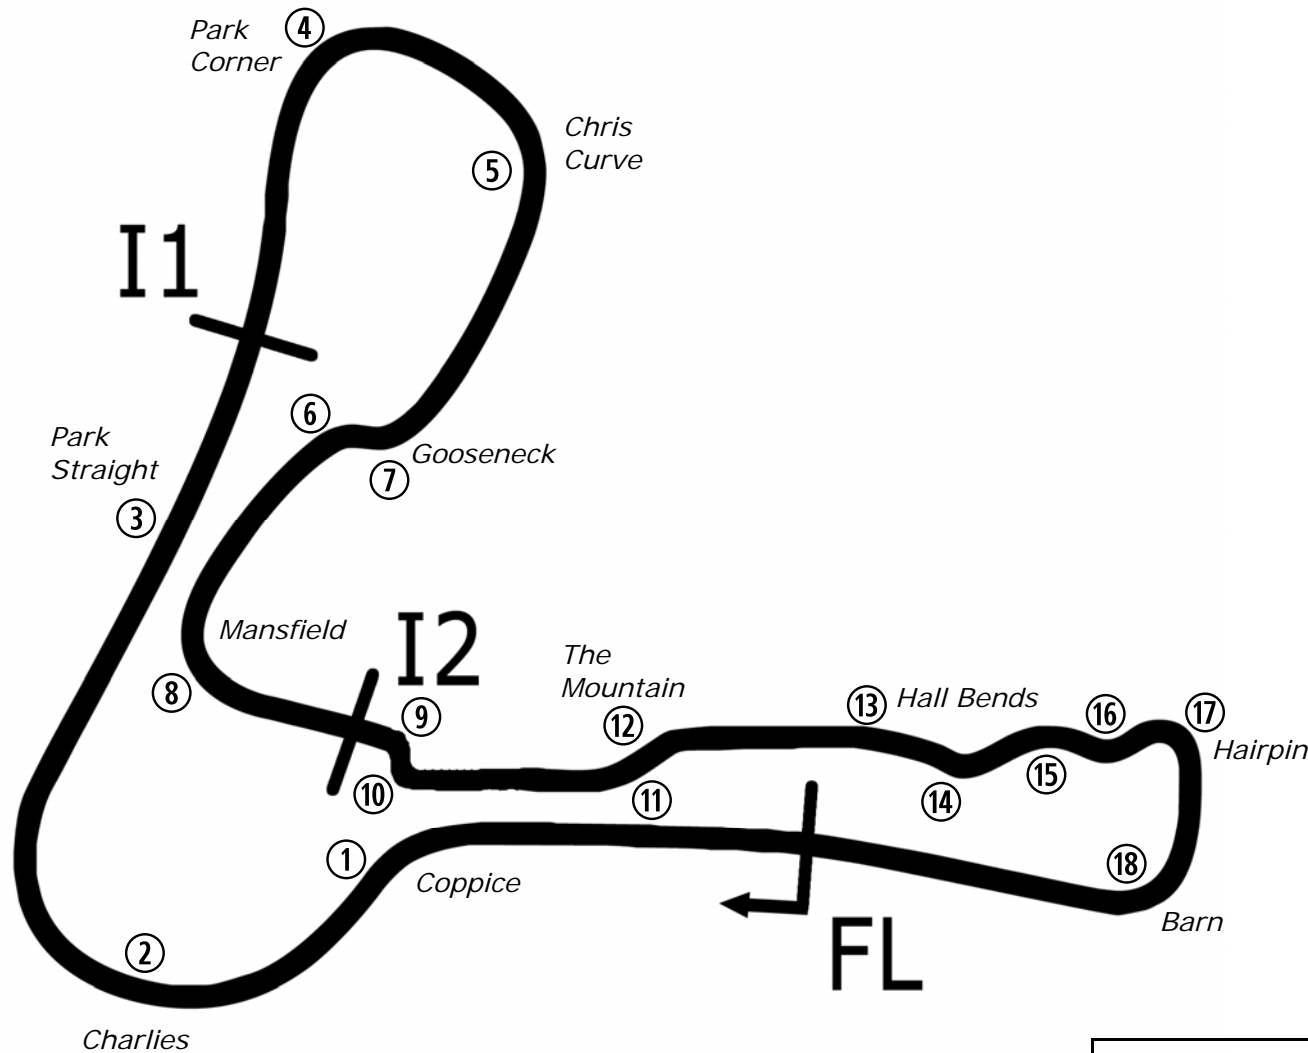

# Cadwell Park

SPORTS TIMING

TIMING SOLUTIONS LTD

Length	2.1800 miles	3508.4 m	
FL		53.31024 N	0.05940 W
I1	1190m	53.30746 N	0.06718 W
I2	2330m	53.30708 N	0.06270 W
Pit Entry	3472m	53.31103 N	0.05889 W
Pit Exit	0m after FL	53.31030 N	0.05940 W
Pit Entry-Pit Exit 92m, 5.5s @60kph, 4.1s @80kph			

Lap Records		Best Sector Information					
		Sector 1	S1 Trap (mph)	Sector 2	S2 Trap (mph)	Sector 3	F/L Trap (mph)
Superbikes	1:26.478	21.516	168.1	27.603	NONE	35.738	162.4
Supersport / GP2	1:28.746	22.474	152.8	28.114	NONE	37.069	146.5
Superstock 1000	1:28.203	22.267	162.8	28.242	NONE	36.898	158.6
Superstock 600	1:30.896	23.065	147.8	28.907	NONE	38.030	142.4
Motostar	1:32.040	24.663	129.8	28.872	NONE	38.313	122.4
600 Sidecar	1:32.744	24.291	130.5	28.744	NONE	39.488	118.1
Ducati Cup	1:31.548	23.559	150.4	29.258	NONE	38.547	142.4
Junior Supersport	To Be Est	N/A	N/A	N/A	NONE	N/A	N/A