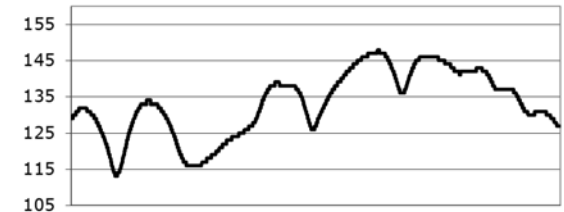

# Brands Hatch GP

SPORTS TIMING

TIMING SOLUTIONS LTD

Circuit Altitude (m)

Length	2.4332 miles	3916.0 m	
FL		51.36032 N	0.26032 E
I1	1116m	51.35934 N	0.25955 E
I2	1796m	51.35628 N	0.22660 E
I3	2928m	51.35532 N	0.26250 E
Pit Entry	3646m	51.35911 N	0.25743 E
Pit Exit	83m after FL	51.36017 N	0.26051 E
Pit Entry–Pit Exit 332m, 19.9s @60kph, 14.9s @80kph			

Lap Records		Best Sector Information							
		Sector 1 (FL - I1)	I1 Trap (mph)	Sector 2 (I1 - I2)	I2 Trap (mph)	Sector 3 (I2 - I3)	I3 Trap (mph)	Sector 4 (I3 - FL)	F/L Trap (mph)
Superbike	1:24.873	26.954	131.5	14.513	169.8	23.022	103.0	19.625	166.9
Supersport / GP2	1:27.675	27.760	123.3	15.236	156.7	23.473	101.2	20.581	156.8
Superstock 1000	1:27.160	27.681	127.5	14.926	164.8	23.527	100.6	20.299	163.6
Superstock 600	1:29.845	28.321	119.6	15.580	153.5	23.915	100.4	20.969	149.8
Motostar	1:32.033	28.852	109.2	16.766	135.2	24.170	100.7	22.040	132.8
Sidecar 600	1:32.055	29.234	108.7	16.800	134.4	23.856	98.1	22.043	130.3
Ducati Cup	1:29.814	28.510	120.4	15.555	153.9	24.294	97.6	21.016	150.4
Junior Supersport	1:40.562	31.268	97.2	18.434	120.0	26.096	92.8	23.956	117.9