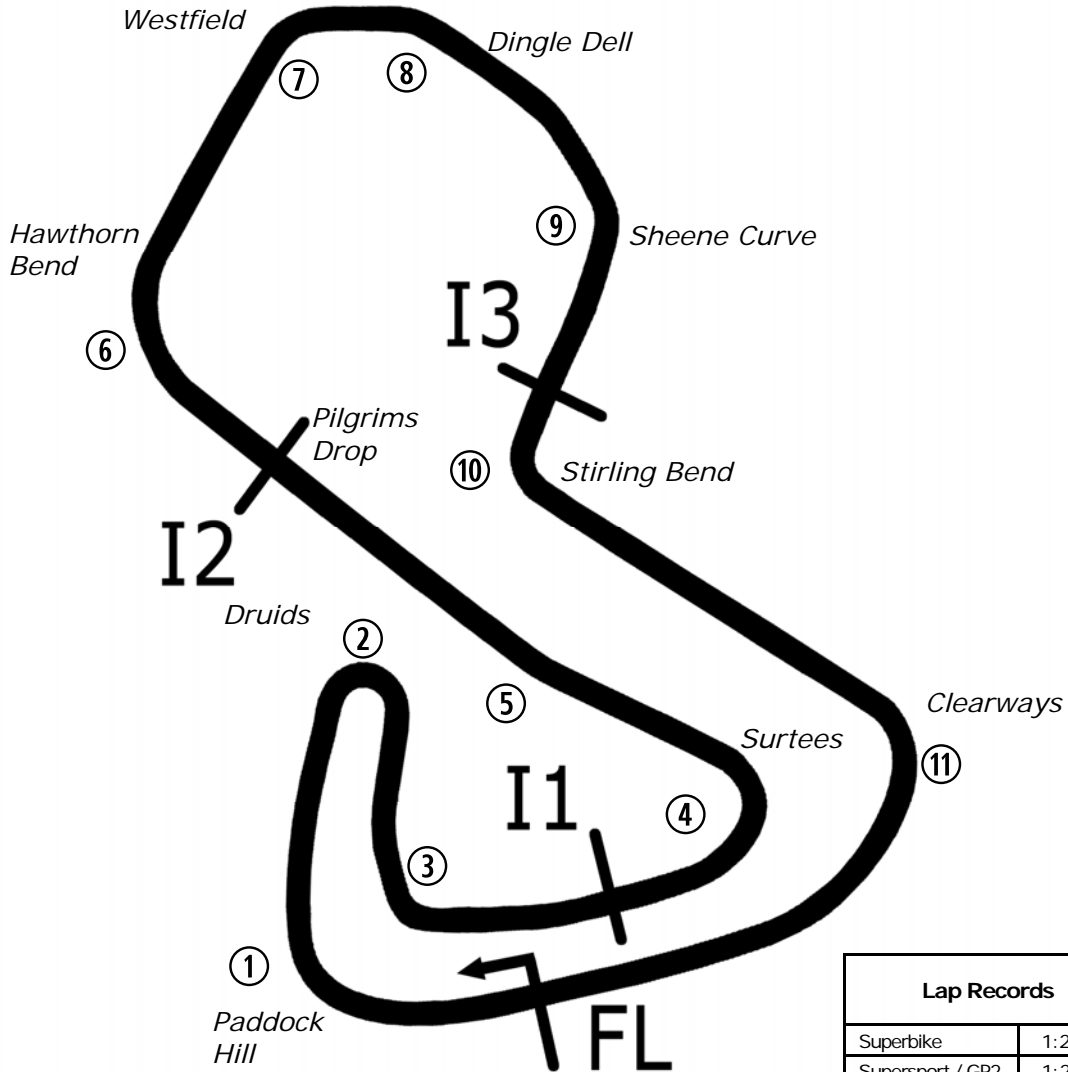

# Brands Hatch GP

SPORTS TIMING

TIMING SOLUTIONS LTD

Circuit Altitude (m)

Length	2.4332 miles	3916.0 m	
FL		51.36032 N	0.26032 E
I1	1116m	51.35934 N	0.25955 E
I2	1796m	51.35628 N	0.22660 E
I3	2928m	51.35532 N	0.26250 E
Pit Entry	3646m	51.35911 N	0.25743 E
Pit Exit	83m after FL	51.36017 N	0.26051 E
Pit Entry–Pit Exit 332m, 19.9s @60kph, 14.9s @80kph			

Lap Records		Best Sector Information							
		Sector 1 (FL - I1)	I1 Trap (mph)	Sector 2 (I1 - I2)	I2 Trap (mph)	Sector 3 (I2 - I3)	I3 Trap (mph)	Sector 4 (I3 - FL)	F/L Trap (mph)
Superbike	1:24.873	26.954	131.5	14.513	169.8	23.022	103.0	19.625	166.9
Supersport / GP2	1:27.675	27.760	123.3	15.236	156.7	23.473	101.2	20.581	156.8
Superstock 1000	1:27.160	27.681	127.5	14.926	164.8	23.527	100.6	20.299	163.6
Superstock 600	1:29.845	28.321	119.6	15.580	153.5	23.915	100.4	20.969	149.8
Motostar	1:32.033	28.852	109.2	16.766	135.2	24.170	100.7	22.040	132.8
Sidecar 600	1:32.055	29.234	108.7	16.800	134.4	23.856	98.1	22.043	130.3
Ducati Cup	1:29.814	28.510	120.4	15.555	153.9	24.294	97.6	21.016	150.4
Junior Supersport	1:40.562	31.268	97.2	18.434	120.0	26.096	92.8	23.956	117.9