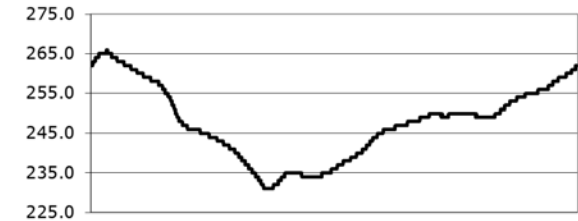

# Knockhill

Circuit Altitude (m)

Length	1.2669 miles	2039.0 m	
FL		56.13099 N	3.50816 W
I1	697m	56.12864 N	3.49941 W
I2	1508m	56.12969 N	3.50906 W
Pit Entry	2039m	56.13098 N	3.50793 W
Pit Exit	183m after FL	56.13080 N	3.50519 W
Pit Entry-Pit Exit 175m, 10.5s @60kph, 7.8s @80kph			

Lap Records		Best Sector Information					
		Sector 1	S1 Trap (mph)	Sector 2	S2 Trap (mph)	Sector 3	F/L Trap (mph)
Superbike	47.462	15.689	NONE	18.488	151.1	12.789	145.2
Supersport / GP2	49.144	16.110	NONE	19.183	138.3	13.477	131.8
Superstock 1000	48.323	15.970	NONE	18.874	147.1	13.208	142.4
Superstock 600	50.603	16.465	NONE	19.641	135.5	13.896	128.8
Motostar	51.973	16.933	NONE	20.071	120.4	14.479	112.4
Sidecar 600	52.150	16.849	NONE	20.372	116.9	14.751	110.0
Ducati Cup	51.277	16.868	NONE	19.963	136.6	14.151	128.0
Junior Supersport	55.748	18.152	NONE	21.493	105.1	15.759	100.1