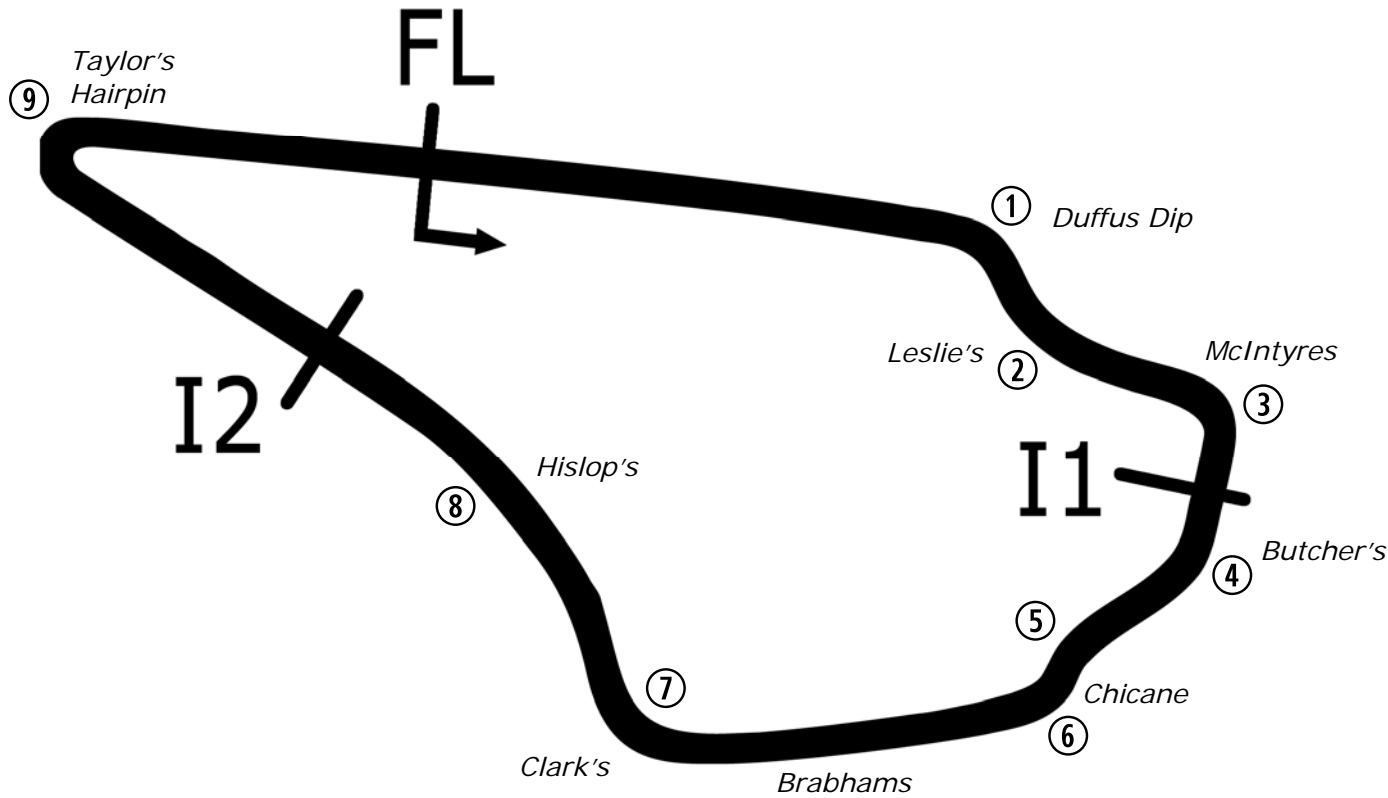

# Knockhill

Circuit Altitude (m)

Length	1.2669 miles	2039.0 m	
FL		56.13099 N	3.50816 W
I1	697m	56.12864 N	3.49941 W
I2	1508m	56.12969 N	3.50906 W
Pit Entry	2039m	56.13098 N	3.50793 W
Pit Exit	183m after FL	56.13080 N	3.50519 W
Pit Entry-Pit Exit 175m, 10.5s @60kph, 7.8s @80kph			

Lap Records		Best Sector Information					
		Sector 1	S1 Trap (mph)	Sector 2	S2 Trap (mph)	Sector 3	F/L Trap (mph)
Superbike	47.462	15.689	NONE	18.488	151.1	12.789	145.2
Supersport / GP2	49.144	16.110	NONE	19.183	138.3	13.477	131.8
Superstock 1000	48.323	15.970	NONE	18.874	147.1	13.208	142.4
Superstock 600	50.603	16.465	NONE	19.641	135.5	13.896	128.8
Motostar	51.973	16.933	NONE	20.071	120.4	14.479	112.4
Sidecar 600	52.150	16.849	NONE	20.372	116.9	14.751	110.0
Ducati Cup	51.277	16.868	NONE	19.963	136.6	14.151	128.0
Junior Supersport	55.748	18.152	NONE	21.493	105.1	15.759	100.1