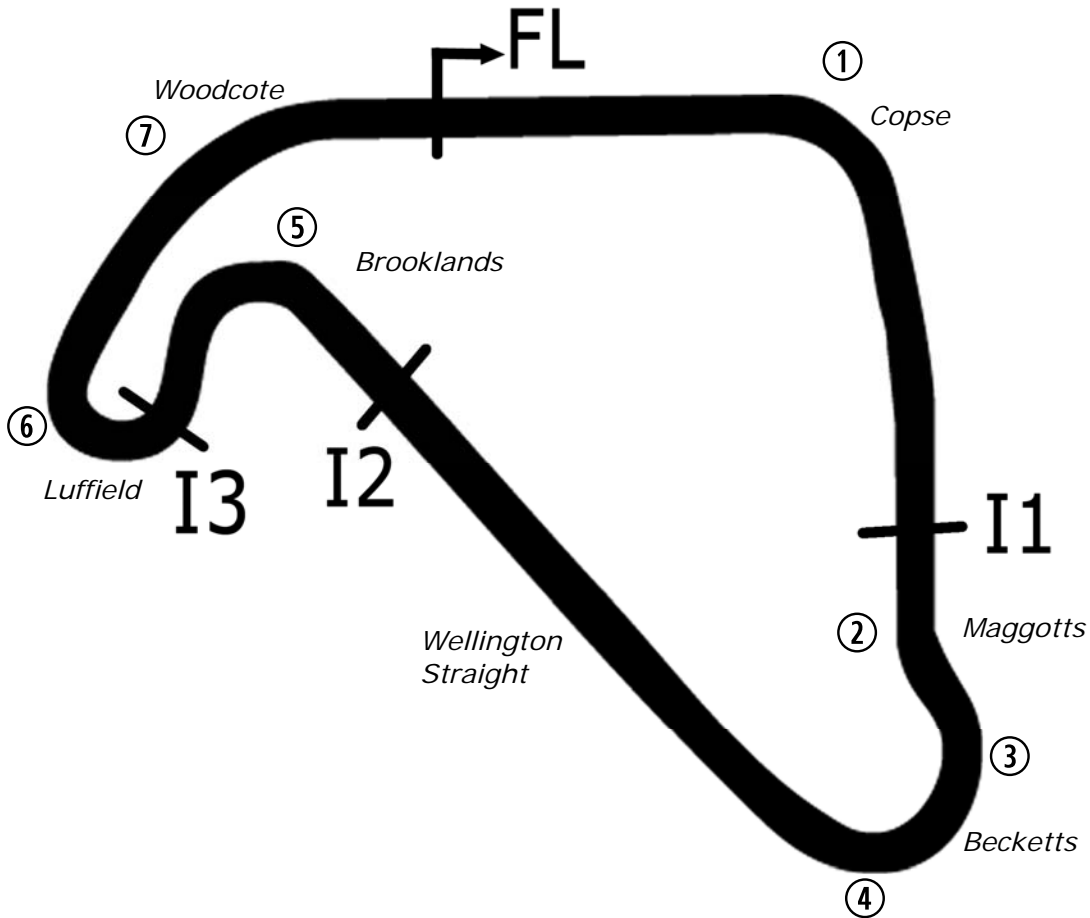

Silverstone National

Length	1.6404 miles	2640.07 m		
FL		52.07872 N	1.01711 W	
I1	800m	52.07528 N	1.01019 W	
I2	1669m	52.07603 N	1.01669 W	
I3	2034m	52.07613 N	1.02017 W	
Pit Entry	2610m	52.07859 N	1.01758 W	
Pit Exit	308m after FL	52.07880 N	1.01268 W	
Pit Entry–Pit Exit 336m, 20.1s @60kph, 15.1s @80kph				

Lap Records		Best Sector Information					
		Sector 1	Sector 2	S2 Trap (mph)	Sector 3	Sector 4	F/L Trap (mph)
Superbike	54.109	13.821	16.951	171.6	8.991	13.289	152.5
Supersport / GP2	55.982	14.460	18.025	155.7	9.222	13.770	145.1
Superstock 1000	54.866	14.039	17.360	165.6	9.285	13.523	148.4
Superstock 600	57.280	14.823	18.483	150.4	9.437	14.166	140.5
Motostar	59.973	15.664	19.812	130.0	N/A	N/A	129.2
Sidecar	N/A	N/A	N/A	N/A	N/A	N/A	N/A
Ducati Cup	57.126	14.744	18.434	154.9	9.457	14.037	142.0
British Talent Cup	1:01.647	16.070	20.280	126.6	9.633	15.070	122.6
Junior Supersport	1:04.719	16.994	21.377	117.9	9.970	15.676	115.3