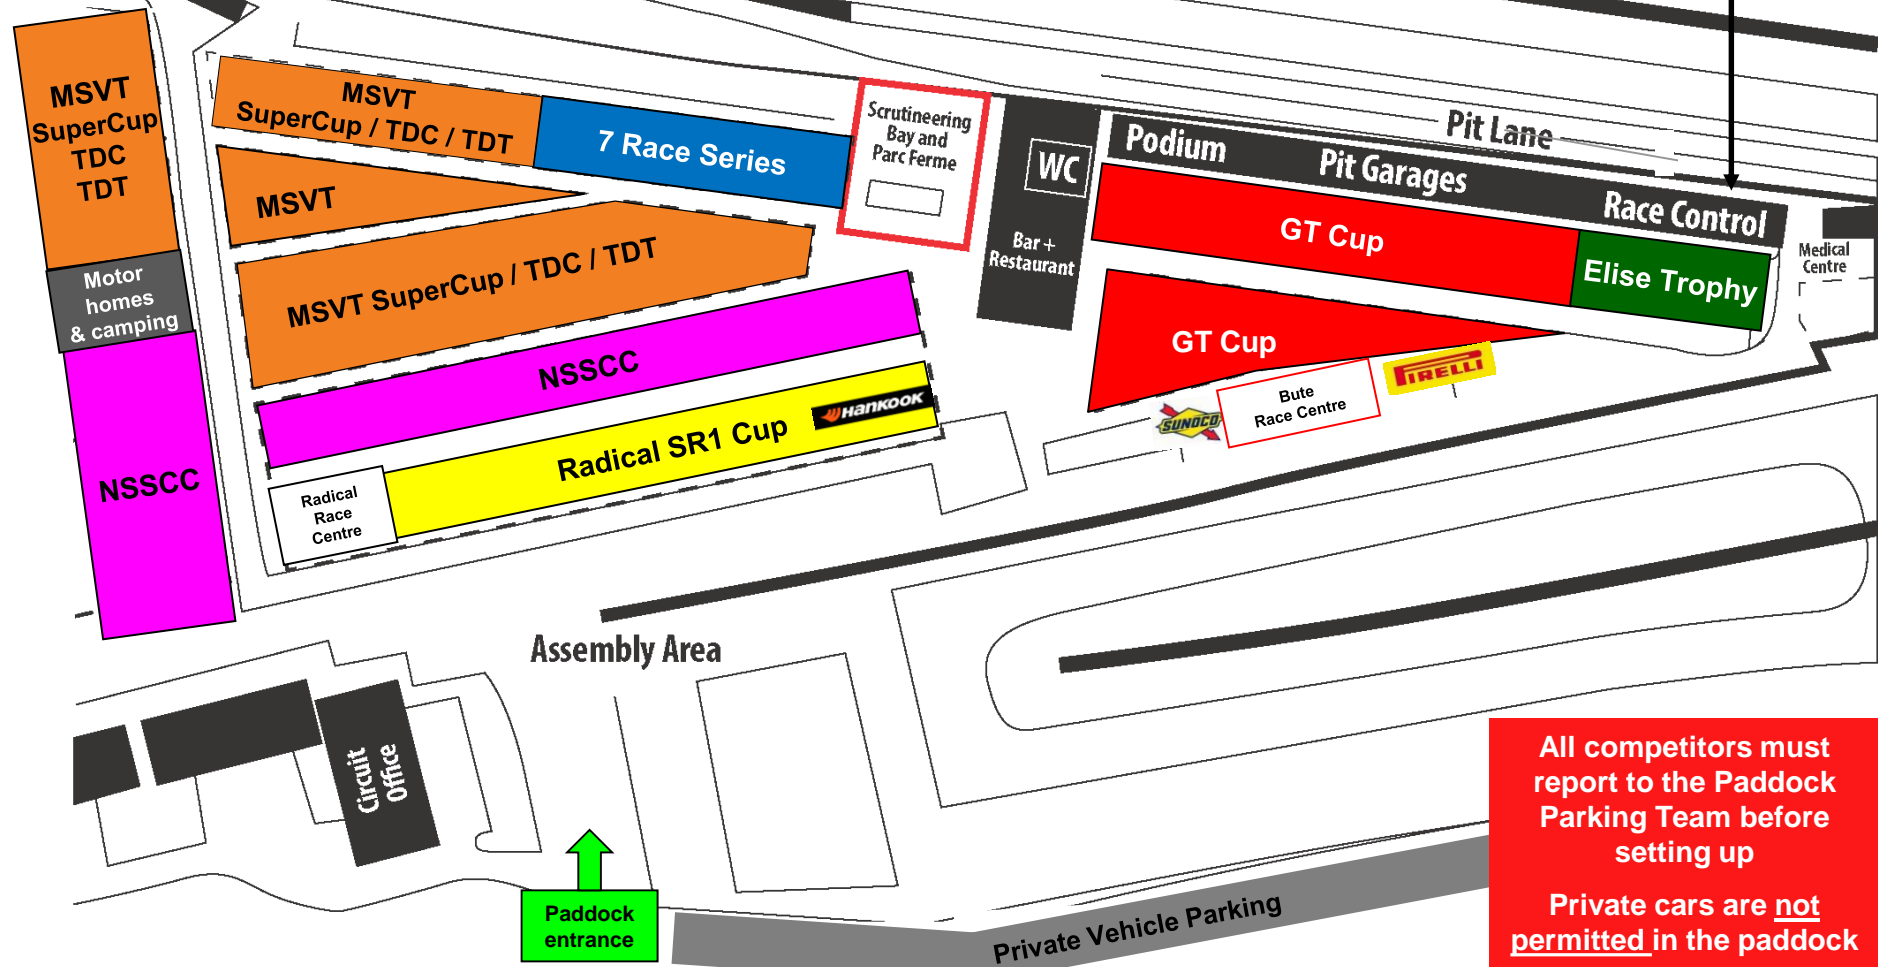

MSVR Donington Park  
SATURDAY 21<sup>st</sup> September 2019

Issue ONE

Competitor  
sign-on  
(first floor)

All competitors must report to the Paddock Parking Team before setting up

Private cars are not permitted in the paddock

MSVR Donington Park  
SUNDAY 22<sup>nd</sup> September 2019

Issue ONE

Competitor sign-on (first floor)

All competitors must report to the Paddock Parking Team before setting up

Private cars are not permitted in the paddock