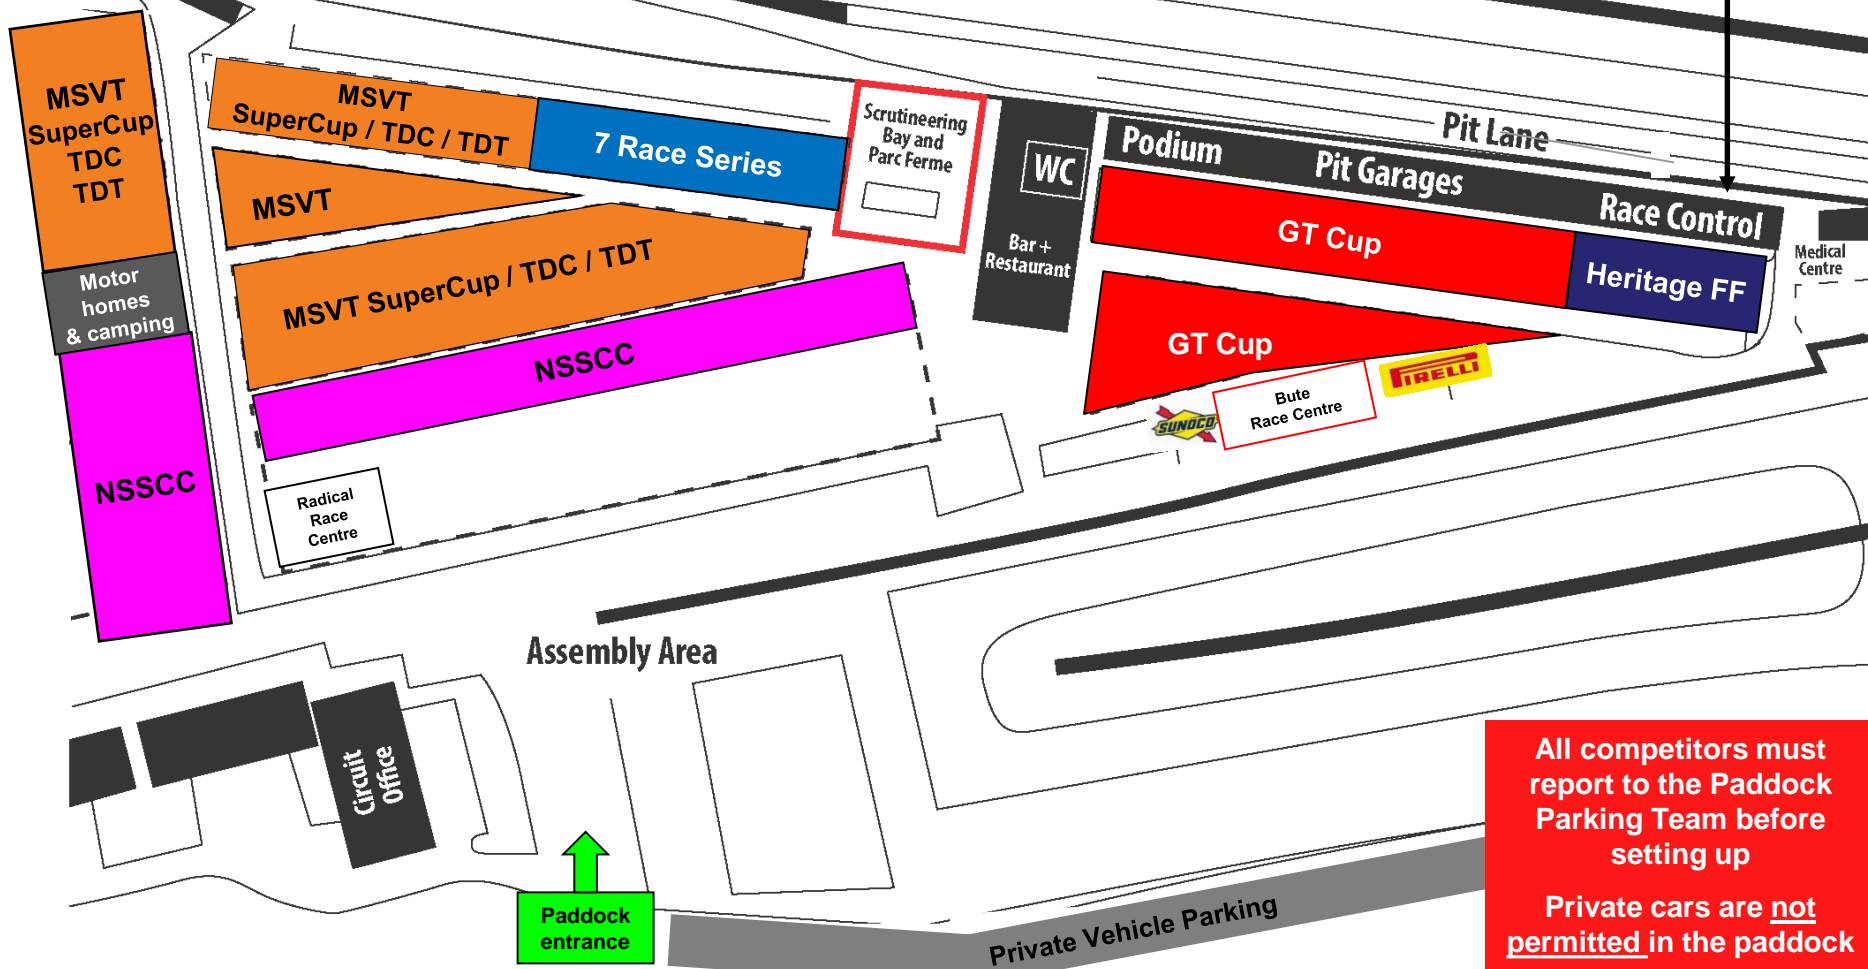

MSVR Donington Park  
SATURDAY 21<sup>st</sup> September 2019

Issue ONE

Competitor  
sign-on  
(first floor)

All competitors must report to the Paddock Parking Team before setting up

Private cars are not permitted in the paddock

MSVR Donington Park  
SUNDAY 22<sup>nd</sup> September 2019

Issue ONE

Competitor sign-on (first floor)

All competitors must report to the Paddock Parking Team before setting up

Private cars are not permitted in the paddock