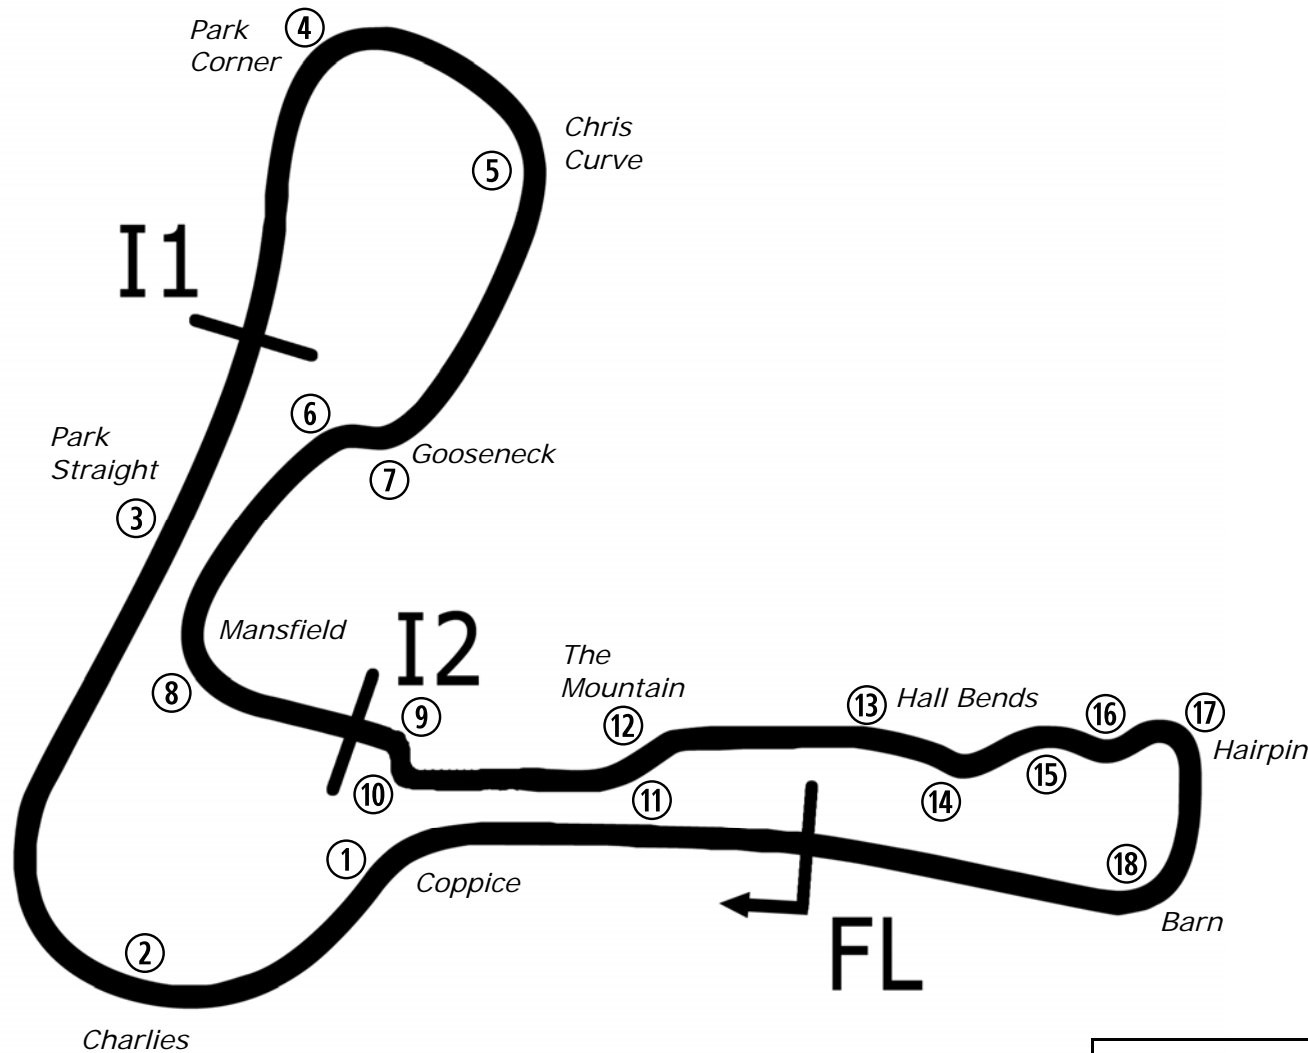

# Cadwell Park

SPORTS TIMING

TIMING SOLUTIONS LTD

Circuit Altitude (m)

Length	2.1800 miles	3508.4 m	
FL		53.31024 N	0.05940 W
I1	1190m	53.30746 N	0.06718 W
I2	2330m	53.30708 N	0.06270 W
Pit Entry	3472m	53.31103 N	0.05889 W
Pit Exit	0m after FL	53.31030 N	0.05940 W
Pit Entry-Pit Exit 92m, 5.5s @60kph, 4.1s @80kph			

Lap Records		Best Sector Information					
		Sector 1	S1 Trap (mph)	Sector 2	S2 Trap (mph)	Sector 3	F/L Trap (mph)
Superbikes	1:26.478	21.516	166.9	27.603	NONE	35.738	162.4
Supersport	1:28.746	22.474	152.8	28.132	NONE	37.075	146.5
Superstock 1000	1:28.203	22.267	161.3	28.242	NONE	36.898	158.6
Superstock 600	1:30.896	23.065	147.8	28.907	NONE	38.030	142.4
Motostar	1:32.040	24.663	129.0	28.872	NONE	38.313	122.4
600 Sidecar	1:33.265	N/A	N/A	N/A	NONE	39.535	N/A
Ducati Cup	1:31.548	23.559	150.4	29.293	NONE	38.547	142.4
Junior Supersport	To Be Est	N/A	N/A	N/A	NONE	N/A	N/A