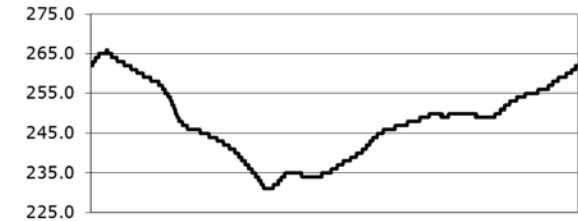

Knockhill

SPORTS TIMING

TIMING SOLUTIONS LTD

Circuit Altitude (m)

Length	1.2669 miles	2039.0 m	
FL		56.13099 N	3.50816 W
I1	697m	56.12864 N	3.49941 W
I2	1508m	56.12969 N	3.50906 W
Pit Entry	2039m	56.13098 N	3.50793 W
Pit Exit	183m after FL	56.13080 N	3.50519 W
Pit Entry-Pit Exit 175m, 10.5s @60kph, 7.8s @80kph			

Lap Records		Best Sector Information					
		Sector 1	S1 Trap (mph)	Sector 2	S2 Trap (mph)	Sector 3	F/L Trap (mph)
Superbike	47.462	15.689	NONE	18.488	151.1	12.789	145.2
Supersport	49.179	16.172	NONE	19.185	138.3	13.477	130.5
Superstock 1000	48.462	16.014	NONE	18.874	147.1	13.208	142.4
Superstock 600	50.603	16.576	NONE	19.672	135.5	13.896	128.8
Motostar	51.993	16.933	NONE	20.113	120.4	14.479	112.4
F1 Sidecar	51.290	16.492	NONE	19.675	129.5	14.375	118.9
Ducati Cup	51.277	16.868	NONE	19.963	136.6	14.151	128.0
Junior Supersport	55.748	18.152	NONE	21.532	103.2	15.759	98.5