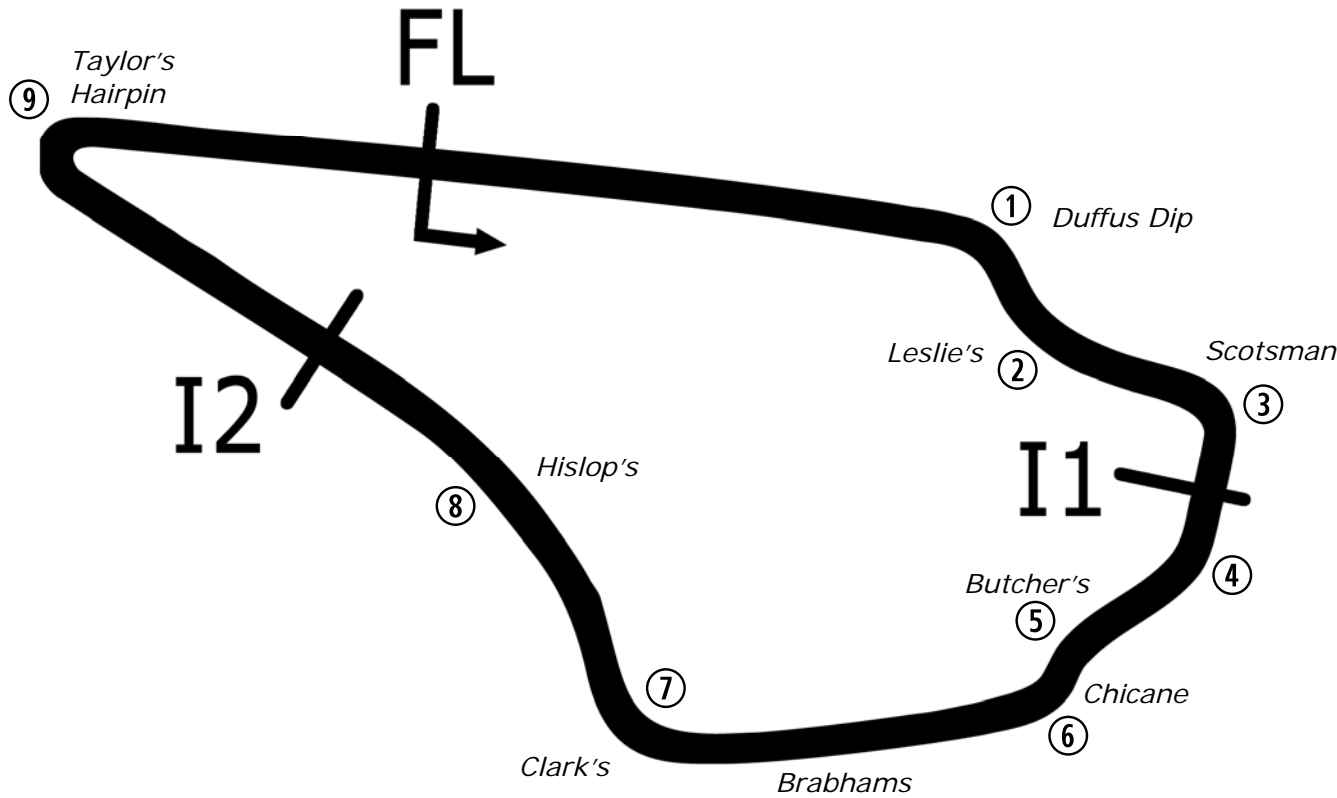

Knockhill

SPORTS TIMING

TIMING SOLUTIONS LTD

Circuit Altitude (m)

Length	1.2669 miles	2039.0 m	
FL		56.13099 N	3.50816 W
I1	697m	56.12864 N	3.49941 W
I2	1508m	56.12969 N	3.50906 W
Pit Entry	2039m	56.13098 N	3.50793 W
Pit Exit	183m after FL	56.13080 N	3.50519 W
Pit Entry-Pit Exit 175m, 10.5s @60kph, 7.8s @80kph			

Lap Records		Best Sector Information					
		Sector 1	S1 Trap (mph)	Sector 2	S2 Trap (mph)	Sector 3	F/L Trap (mph)
Superbike	47.462	15.689	NONE	18.488	151.1	12.789	145.2
Supersport	49.179	16.172	NONE	19.185	138.3	13.477	130.5
Superstock 1000	48.462	16.014	NONE	18.874	147.1	13.208	142.4
Superstock 600	50.603	16.576	NONE	19.672	135.5	13.896	128.8
Motostar	51.993	16.933	NONE	20.113	120.4	14.479	112.4
F1 Sidecar	51.290	16.492	NONE	19.675	129.5	14.375	118.9
Ducati Cup	51.277	16.868	NONE	19.963	136.6	14.151	128.0
Junior Supersport	55.748	18.152	NONE	21.532	103.2	15.759	98.5