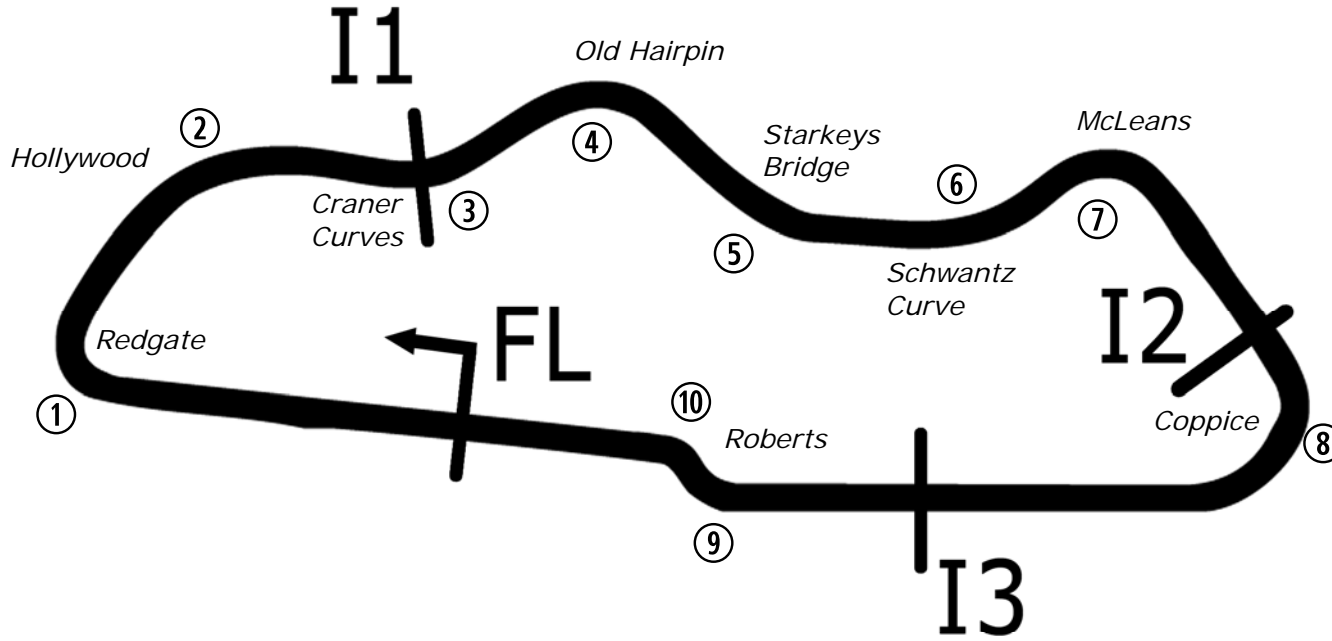

Donington Park National

Length	1.9790 miles	3185.0 m	
FL		52.82971 N	1.37867 W
I1	941m	52.83226 N	1.37893 W
I2	2096m	52.82978 N	1.36508 W
I3	2641m	52.82866 N	1.37129 W
Pit Entry	3100m	52.82949 N	1.37787 W
Pit Exit	229m after FL	52.82996 N	1.38205 W
Pit Entry–Pit Exit 287m, 17.2s @60kph, 12.9s @80kph			

Lap Records		Best Sector Information						
		Sector 1 (FL - I1)	I1 Trap (mph)	Sector 2 (I1 - I2)	Sector 3 (I2 - I3)	I3 Trap (mph)	Sector 4 (I3 - FL)	FL Trap (mph)
Superbike	N/A	N/A	N/A	N/A	N/A	N/A	N/A	N/A
Supersport	N/A	N/A	N/A	N/A	N/A	N/A	N/A	N/A
Superstock 1000	N/A	N/A	N/A	N/A	N/A	N/A	N/A	N/A
Superstock 600	N/A	N/A	N/A	N/A	N/A	N/A	N/A	N/A
Motostar	N/A	N/A	N/A	N/A	N/A	N/A	N/A	N/A
F1 Sidecar	N/A	N/A	N/A	N/A	N/A	N/A	N/A	N/A
Ducati Cup	N/A	N/A	N/A	N/A	N/A	N/A	N/A	N/A
Junior Supersport	N/A	N/A	N/A	N/A	N/A	N/A	N/A	N/A