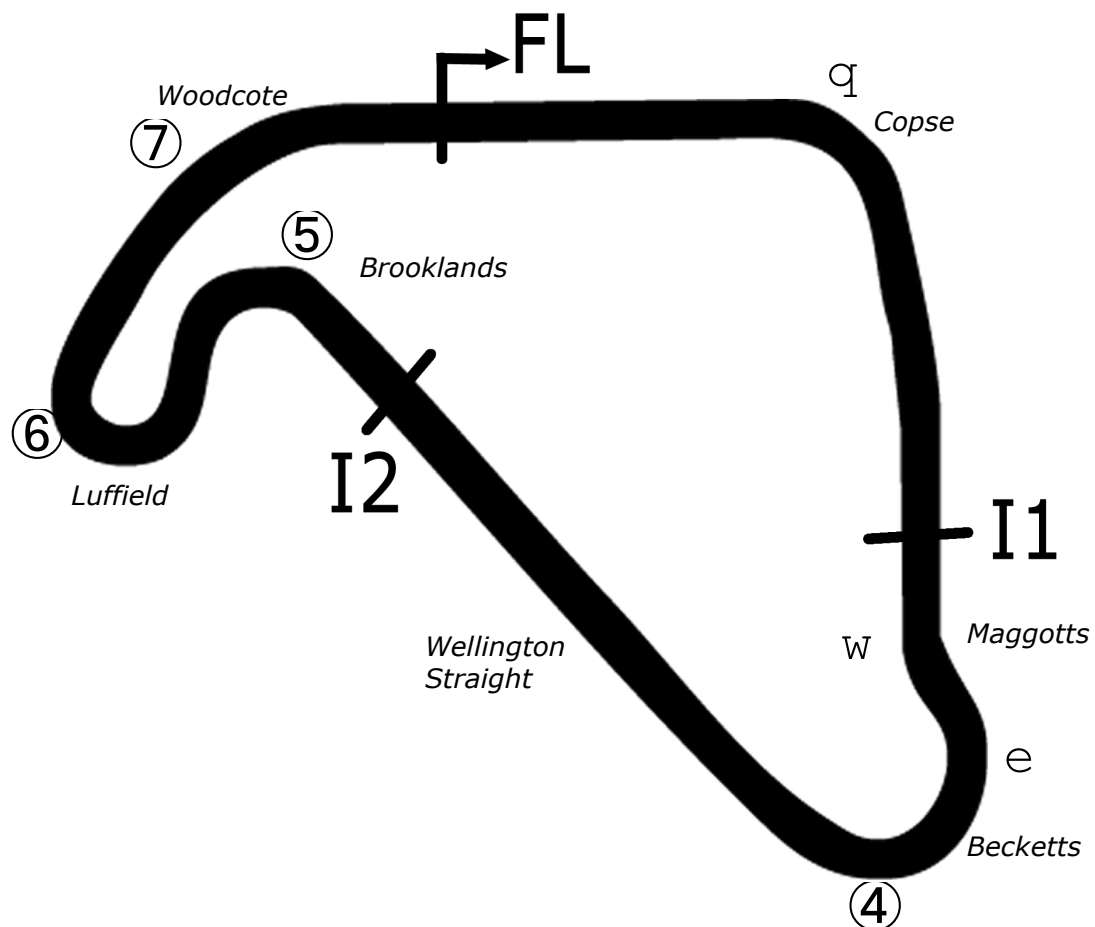

# Silverstone National

SPORTS TIMING

TIMING SOLUTIONS LTD

Length	1.6404 miles	2640.07 m		
FL		52.07872 N	1.01711 W	
I1	800m	52.07528 N	1.01019 W	
I2	1669m	52.07603 N	1.01669 W	
Pit Entry	2610m	52.07859 N	1.01758 W	
Pit Exit	308m after FL	52.07880 N	1.01268 W	
Pit Entry-Pit Exit 336m, 20.1s @60kph, 15.1s @80kph				

Lap Records		Best Sector Information				
		Sector 1	S1 Trap (mph)	Sector 2	Sector 3	F/L Trap (mph)
Superbike	54.109	13.933	170.3	16.951	22.644	151.8
Supersport	56.249	14.554	154.2	18.135	23.193	145.1
Superstock 1000	55.410	14.289	165.6	17.528	23.154	148.1
Superstock 600	57.280	14.945	148.7	18.577	23.579	140.5
Motostar	59.973	15.664	130.0	19.812	24.215	129.2
F1 Sidecar	N/A	N/A	N/A	N/A	N/A	N/A
Ducati Cup	57.192	14.781	154.9	18.460	23.660	141.7
Junior Supersport	1:05.268	17.148	112.9	21.624	25.971	115.3