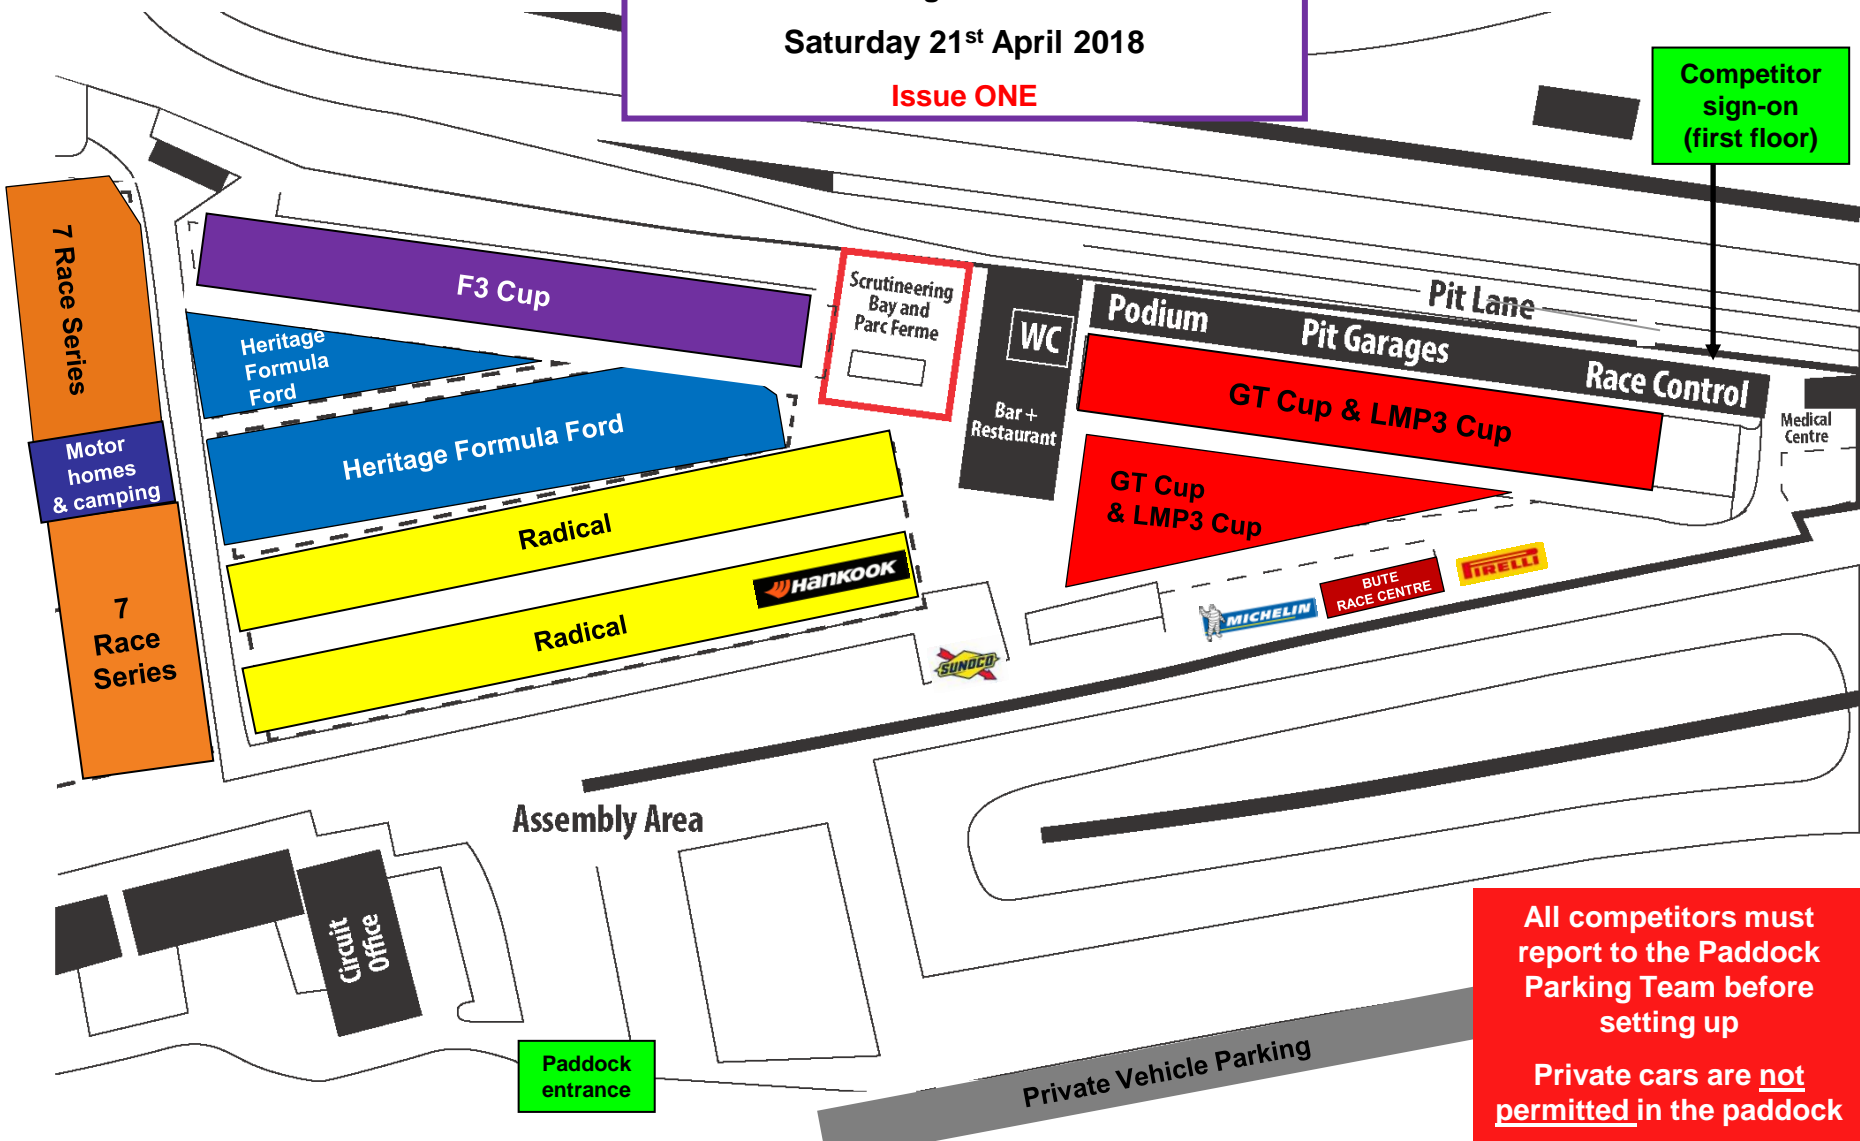

MSVR Donington Park National

Saturday 21st April 2018

Issue ONE

Competitor sign-on (first floor)

All competitors must report to the Paddock Parking Team before setting up

Private cars are not permitted in the paddock

MSVR Donington Park National

Sunday 22nd April 2018

Issue ONE

Competitor sign-on (first floor)

All competitors must report to the Paddock Parking Team before setting up

Private cars are not permitted in the paddock