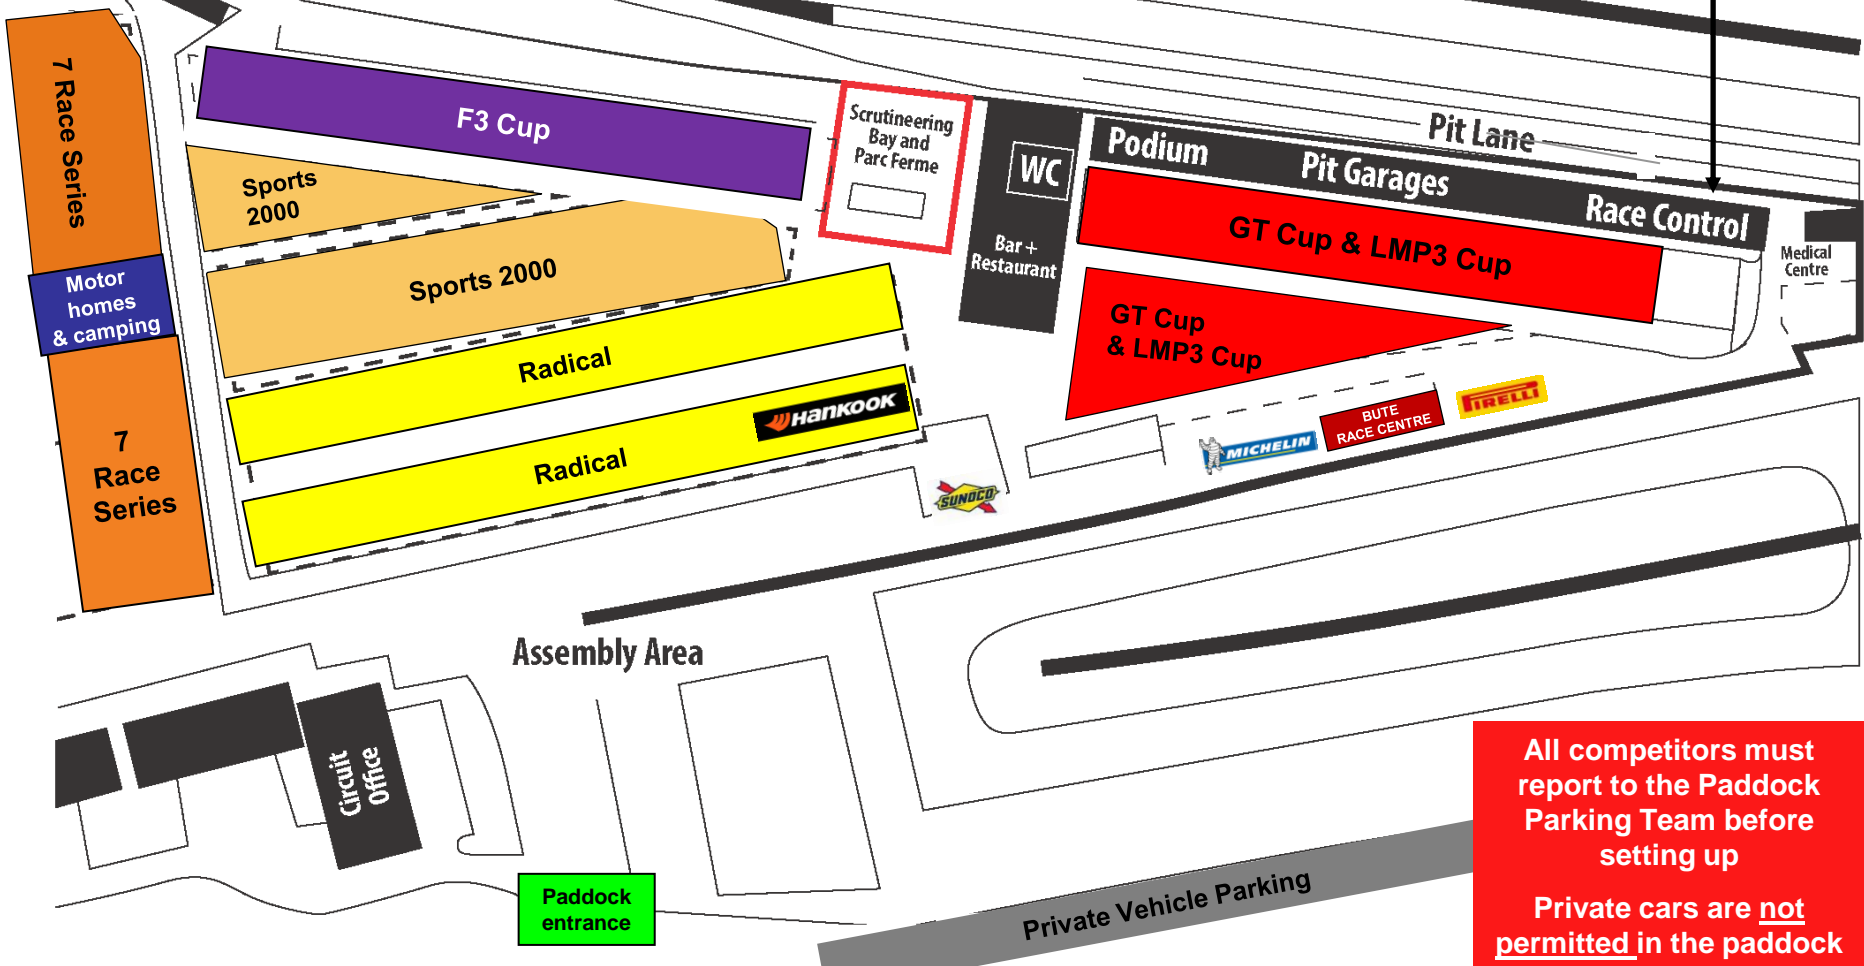

MSVR Donington Park National

Saturday 21st April 2018

Issue ONE

Competitor sign-on (first floor)

All competitors must report to the Paddock Parking Team before setting up

Private cars are not permitted in the paddock

MSVR Donington Park National

Sunday 22nd April 2018

Issue ONE

Competitor sign-on (first floor)

All competitors must report to the Paddock Parking Team before setting up

Private cars are not permitted in the paddock