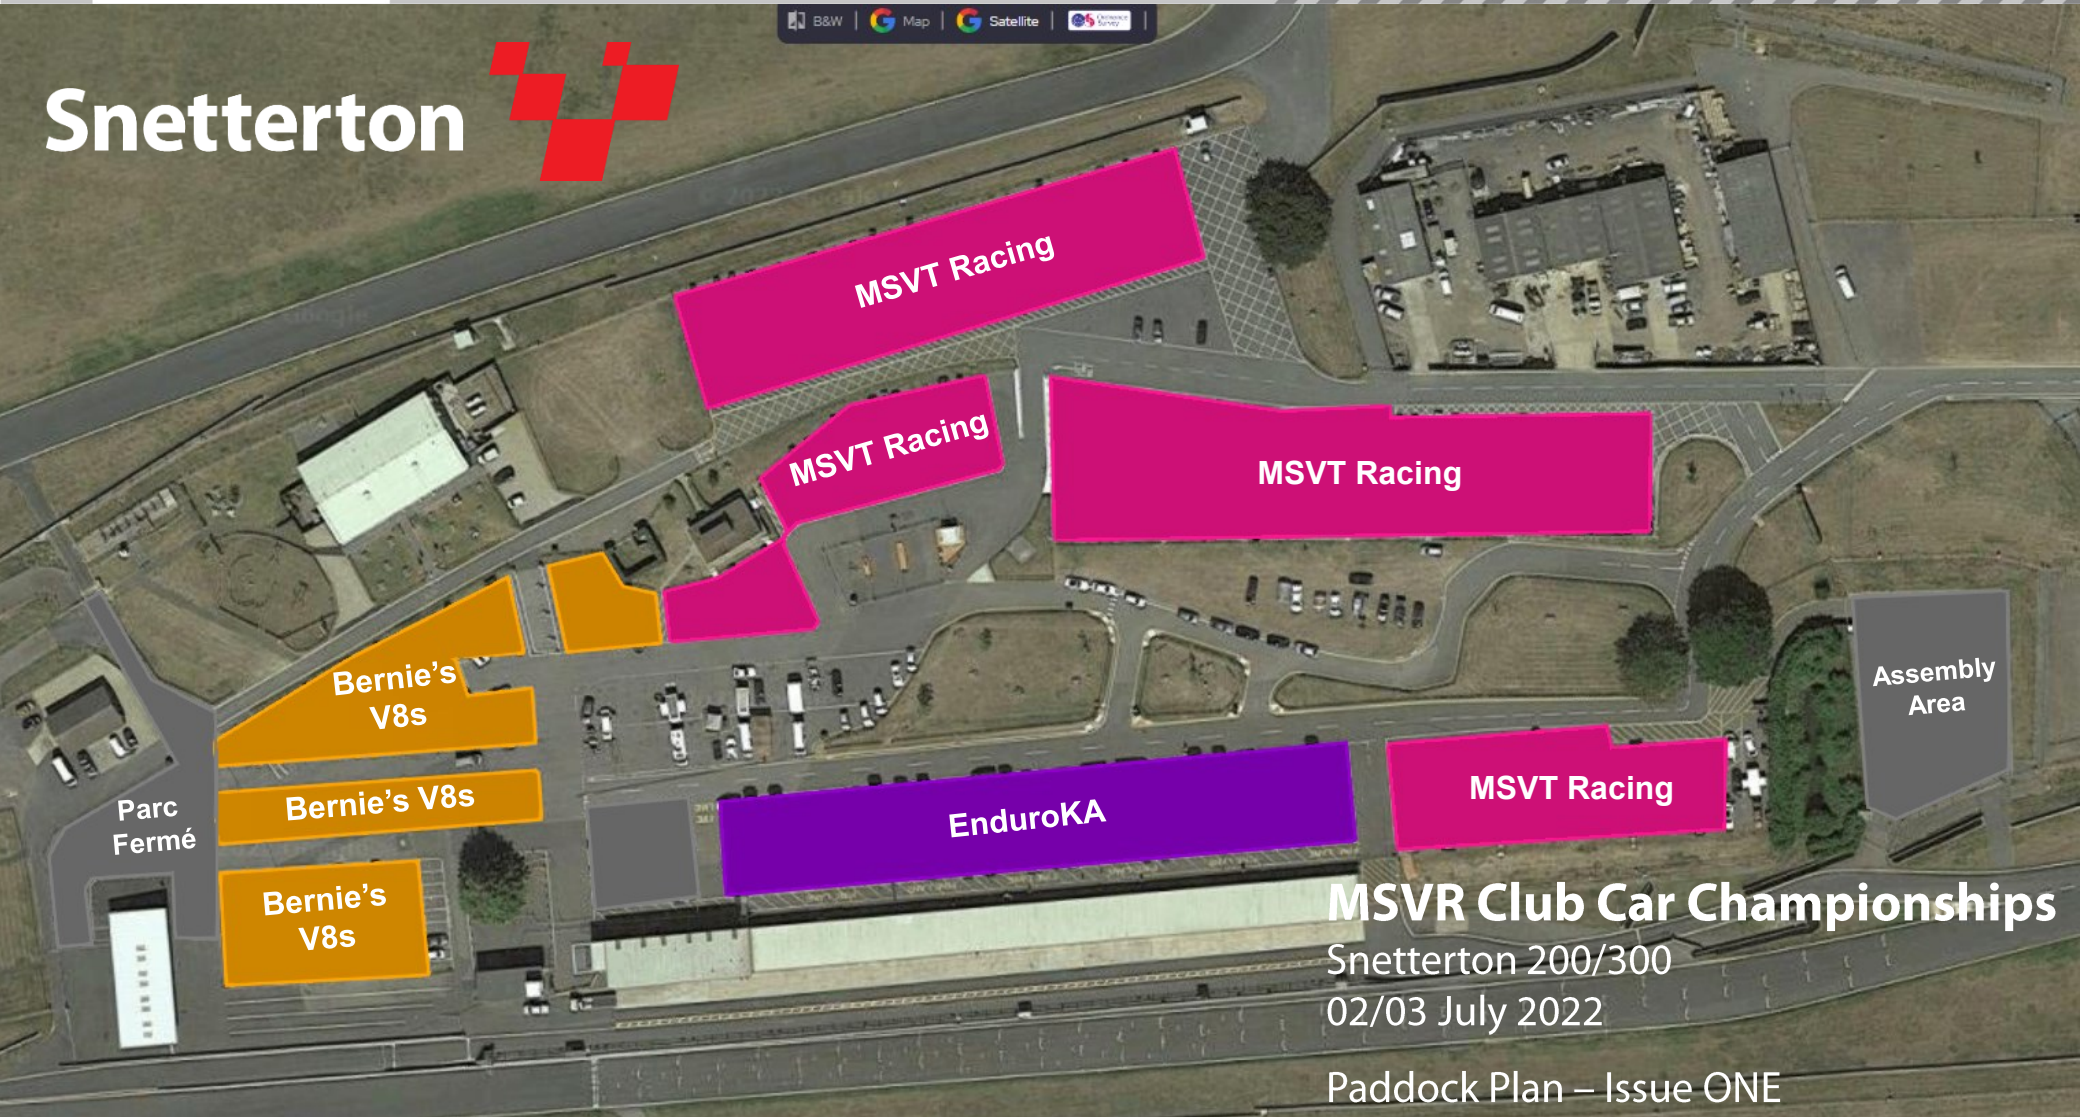

Snetterton

B&W | Map | Satellite | Street View

MSVR Club Car Championships
Snetterton 200/300
02/03 July 2022

Paddock Plan – Issue ONE