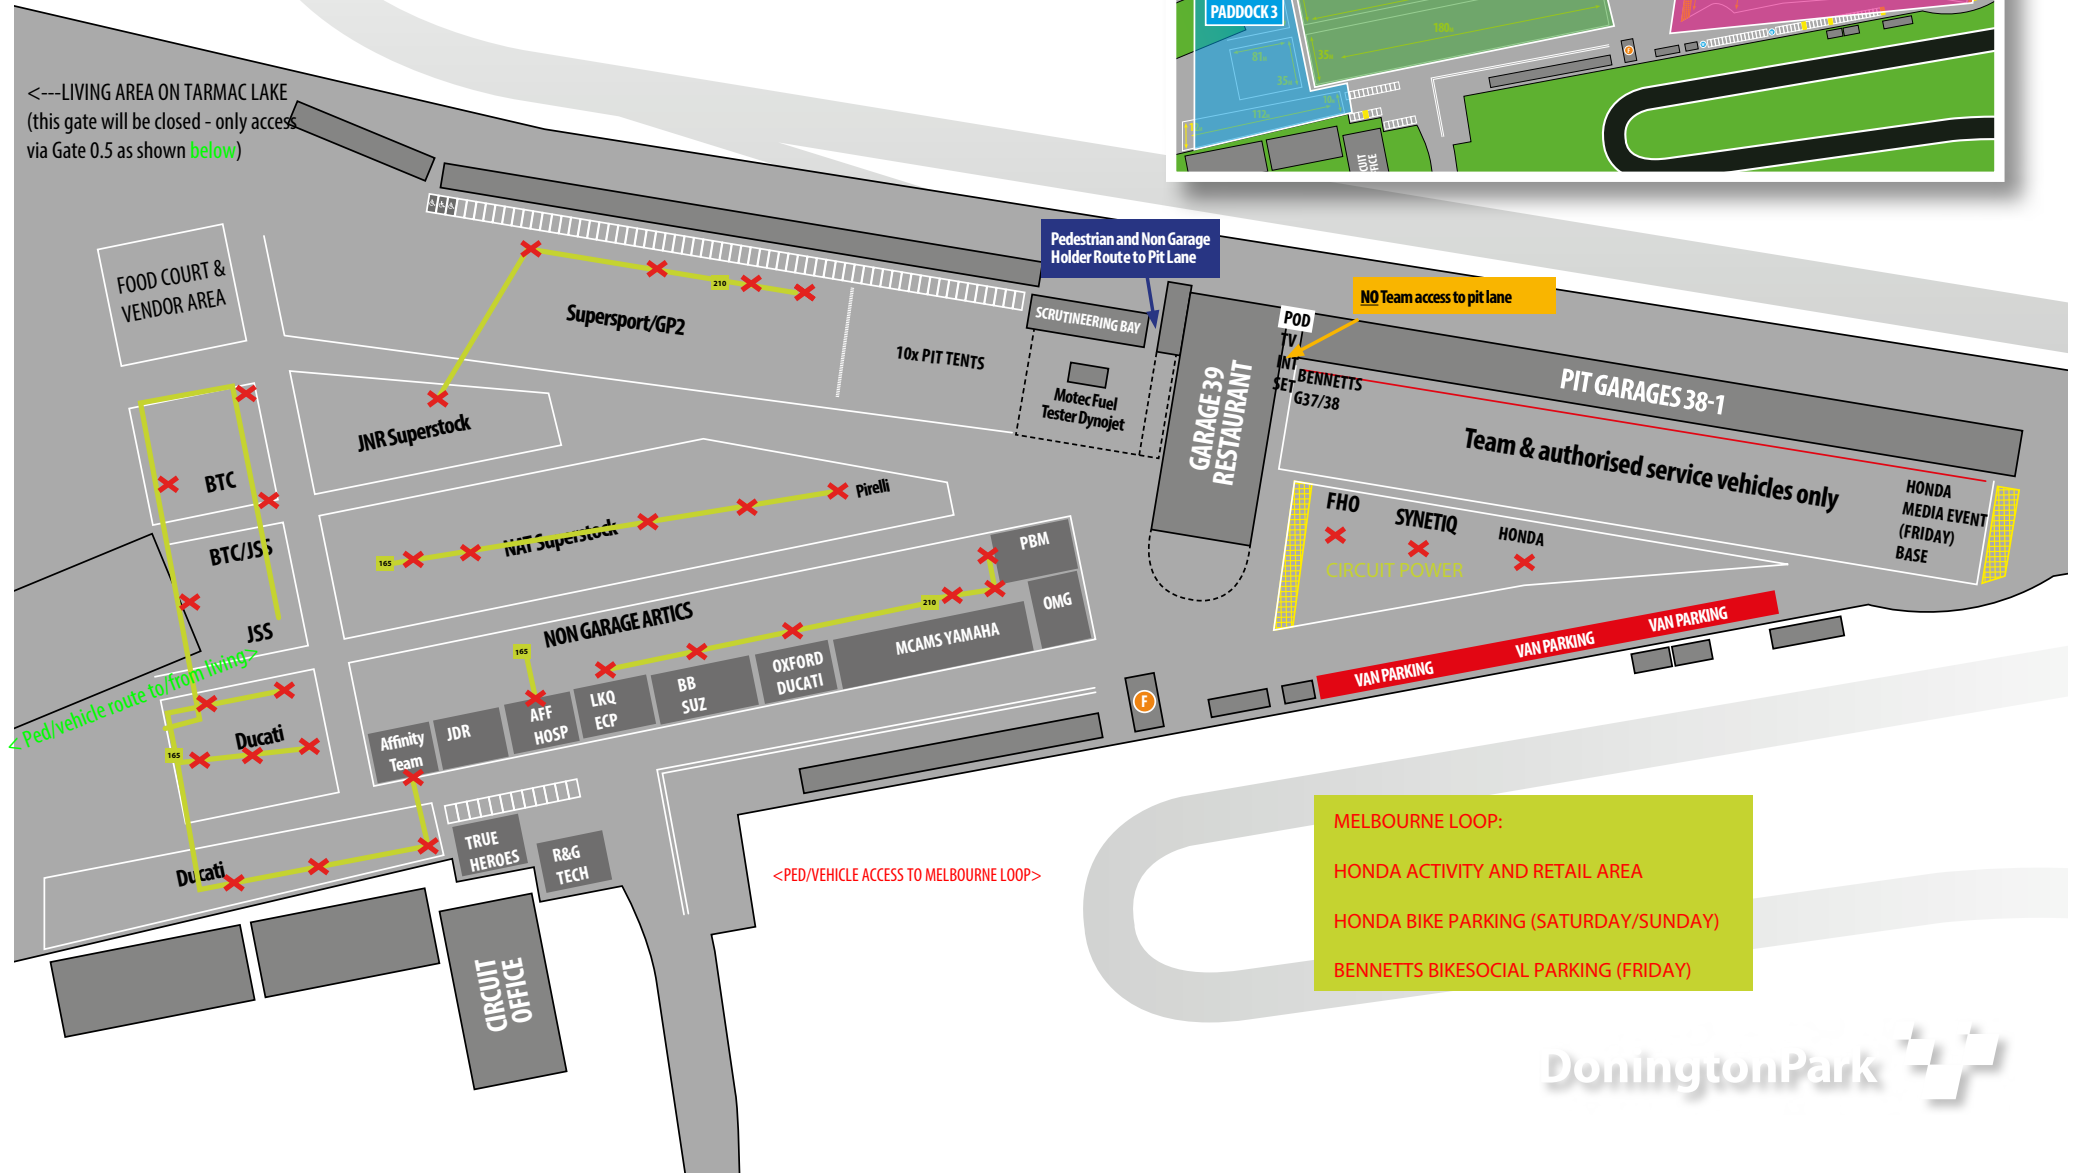

# 2022 DP1 PADDOCK

<---LIVING AREA ON TARMAC LAKE  
(this gate will be closed - only access via Gate 0.5 as shown below)

- MELBOURNE LOOP:
- HONDA ACTIVITY AND RETAIL AREA
- HONDA BIKE PARKING (SATURDAY/SUNDAY)
- BENNETTS BIKESOCIAL PARKING (FRIDAY)