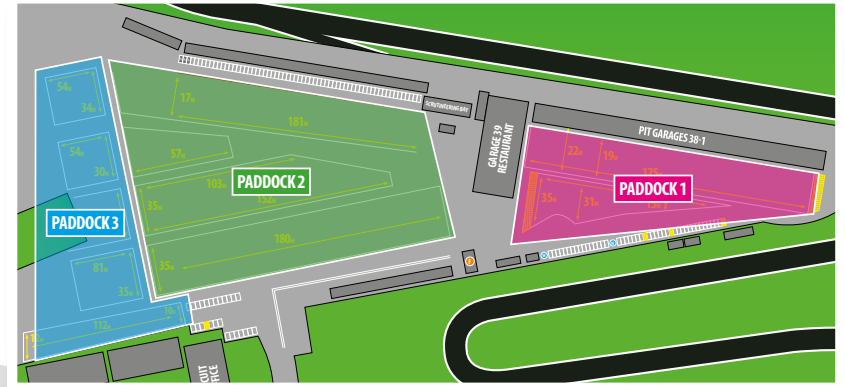

# 2022 DP1 PADDOCK

<---LIVING AREA ON TARMAC LAKE  
(this gate will be closed - only access via Gate 0.5 as shown below)

- MELBOURNE LOOP:
- HONDA ACTIVITY AND RETAIL AREA
- HONDA BIKE PARKING (SATURDAY/SUNDAY)
- BENNETTS BIKESOCIAL PARKING (FRIDAY)