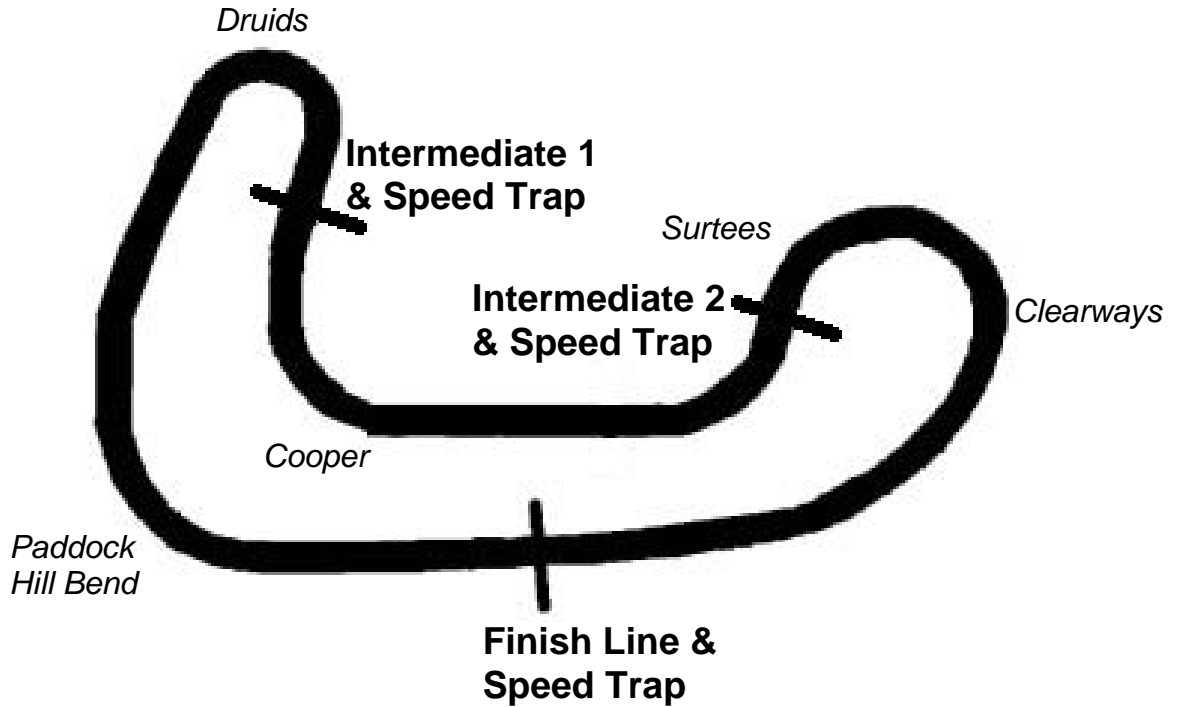

# BRANDS HATCH INDY

Circuit Length: 1.1986 miles / 1929.0 metres  
 Intermediate 1: 727 metres  
 Intermediate 2: 1260 metres  
 Pit In: 1671 metres  
 Pit Out: 91 metres after Finish Line  
 Pit In – Pit Out: 340 metres, @ 60kph = 20.4 seconds, @ 80kph = 15.3 seconds

Lap Records		Best Sector Information					
		Sector 1	S1 Trap (mph)	Sector 2	S2 Trap (mph)	Sector 3	F/L Trap (mph)
Superbike	45.460		97.0		93.0		164.4
Supersport	47.047		93.7		91.9		151.8
Superstock 1000	47.644		93.3		88.6		157.5
Superstock 600	48.419		90.6		88.6		148.1
125GP	48.993		83.1		93.2		129.8